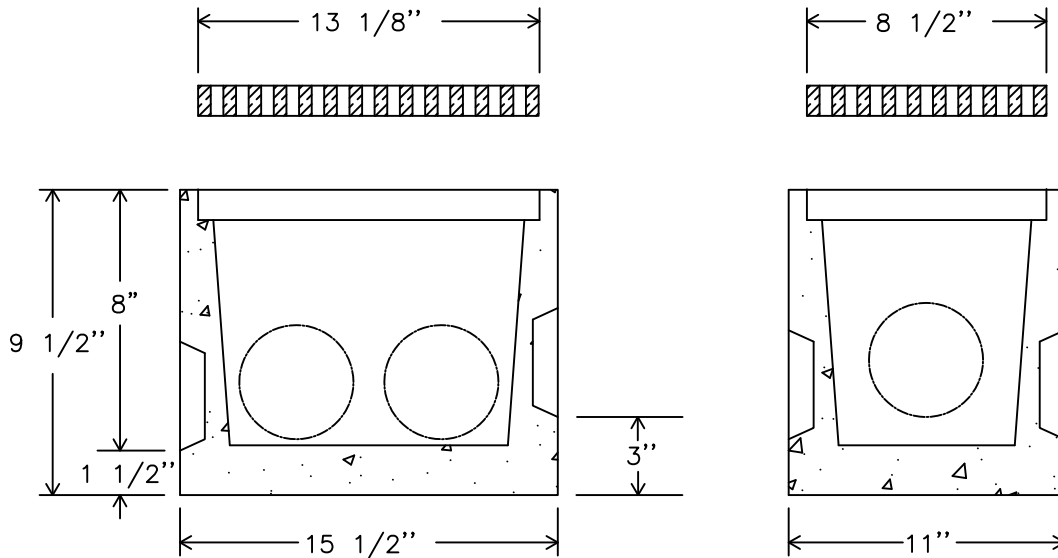

MONARCH

MONARCH PRODUCTS COMPANY, INC.
YORK HAVEN, PA.

PRECAST CONCRETE RAIN DRAIN

DWG. RD-1