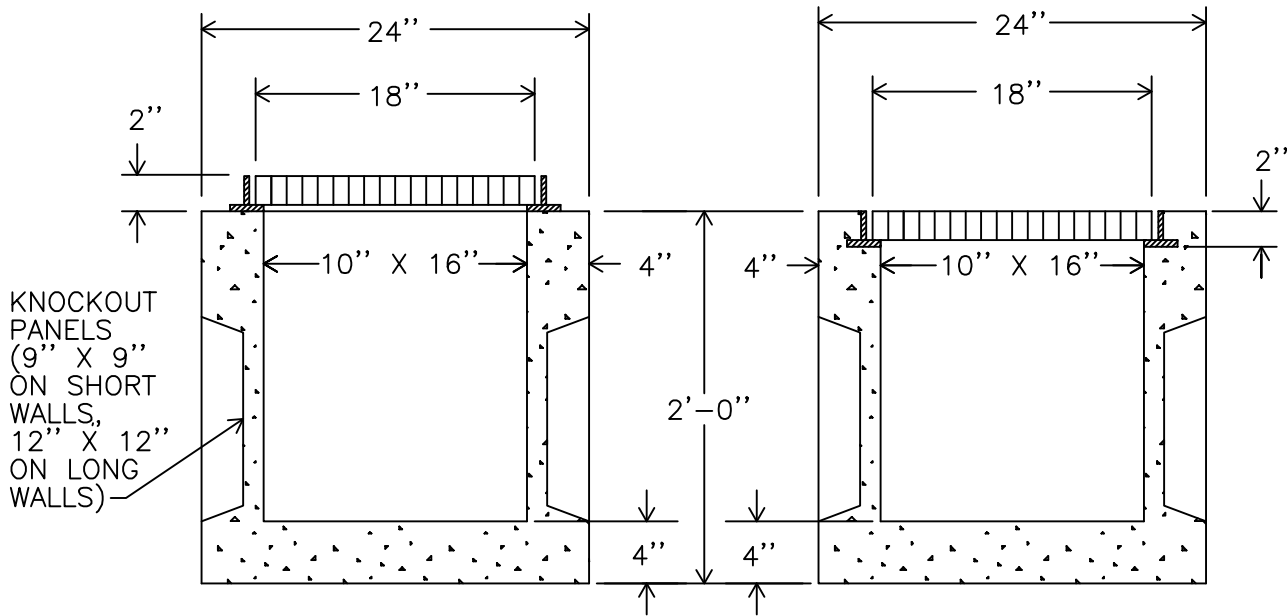

MONARCH

MONARCH PRODUCTS COMPANY, INC.
YORK HAVEN, PA.

-PLAN-

-PLAN-

KNOCKOUT
PANELS
(9" X 9"
ON SHORT
WALLS,
12" X 12"
ON LONG
WALLS)

-SECTION-

WITH FRAME ON TOP

-SECTION-

WITH FRAME CAST IN BOX

12" X 18" CATCH BASIN

DWG. CB-2