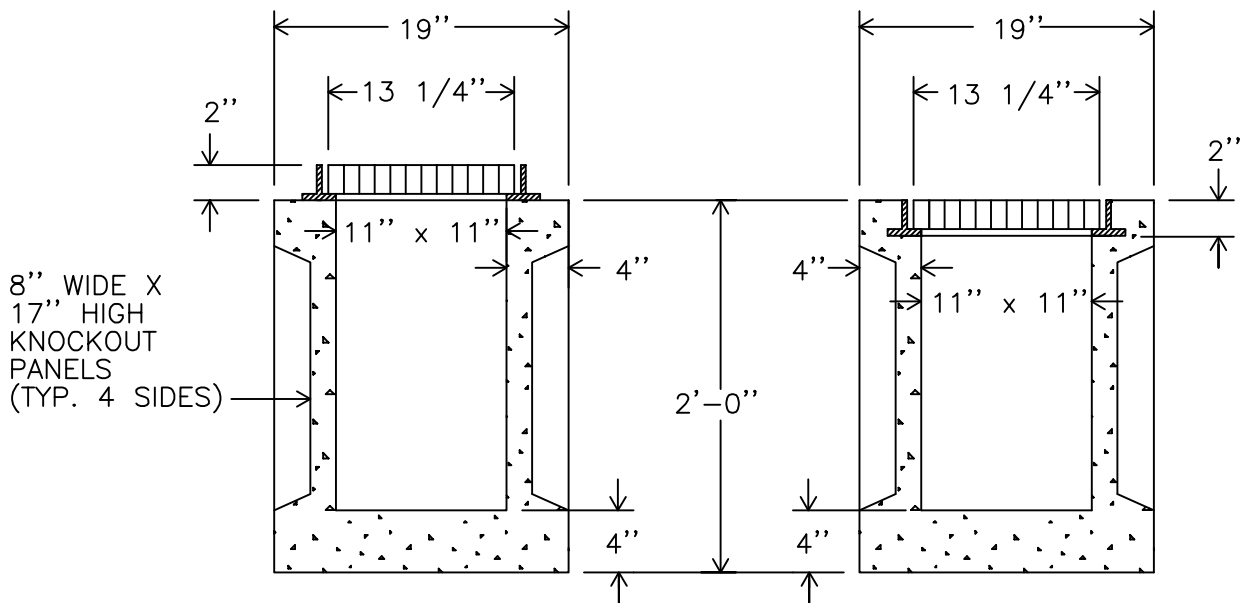

MONARCH

MONARCH PRODUCTS COMPANY, INC.  
YORK HAVEN, PA.

-PLAN-

-PLAN-

8" WIDE X  
17" HIGH  
KNOCKOUT  
PANELS  
(TYP. 4 SIDES)

-SECTION-

WITH FRAME ON TOP

-SECTION-

WITH FRAME CAST IN BOX

12" X 12" CATCH BASIN

DWG. CB-1