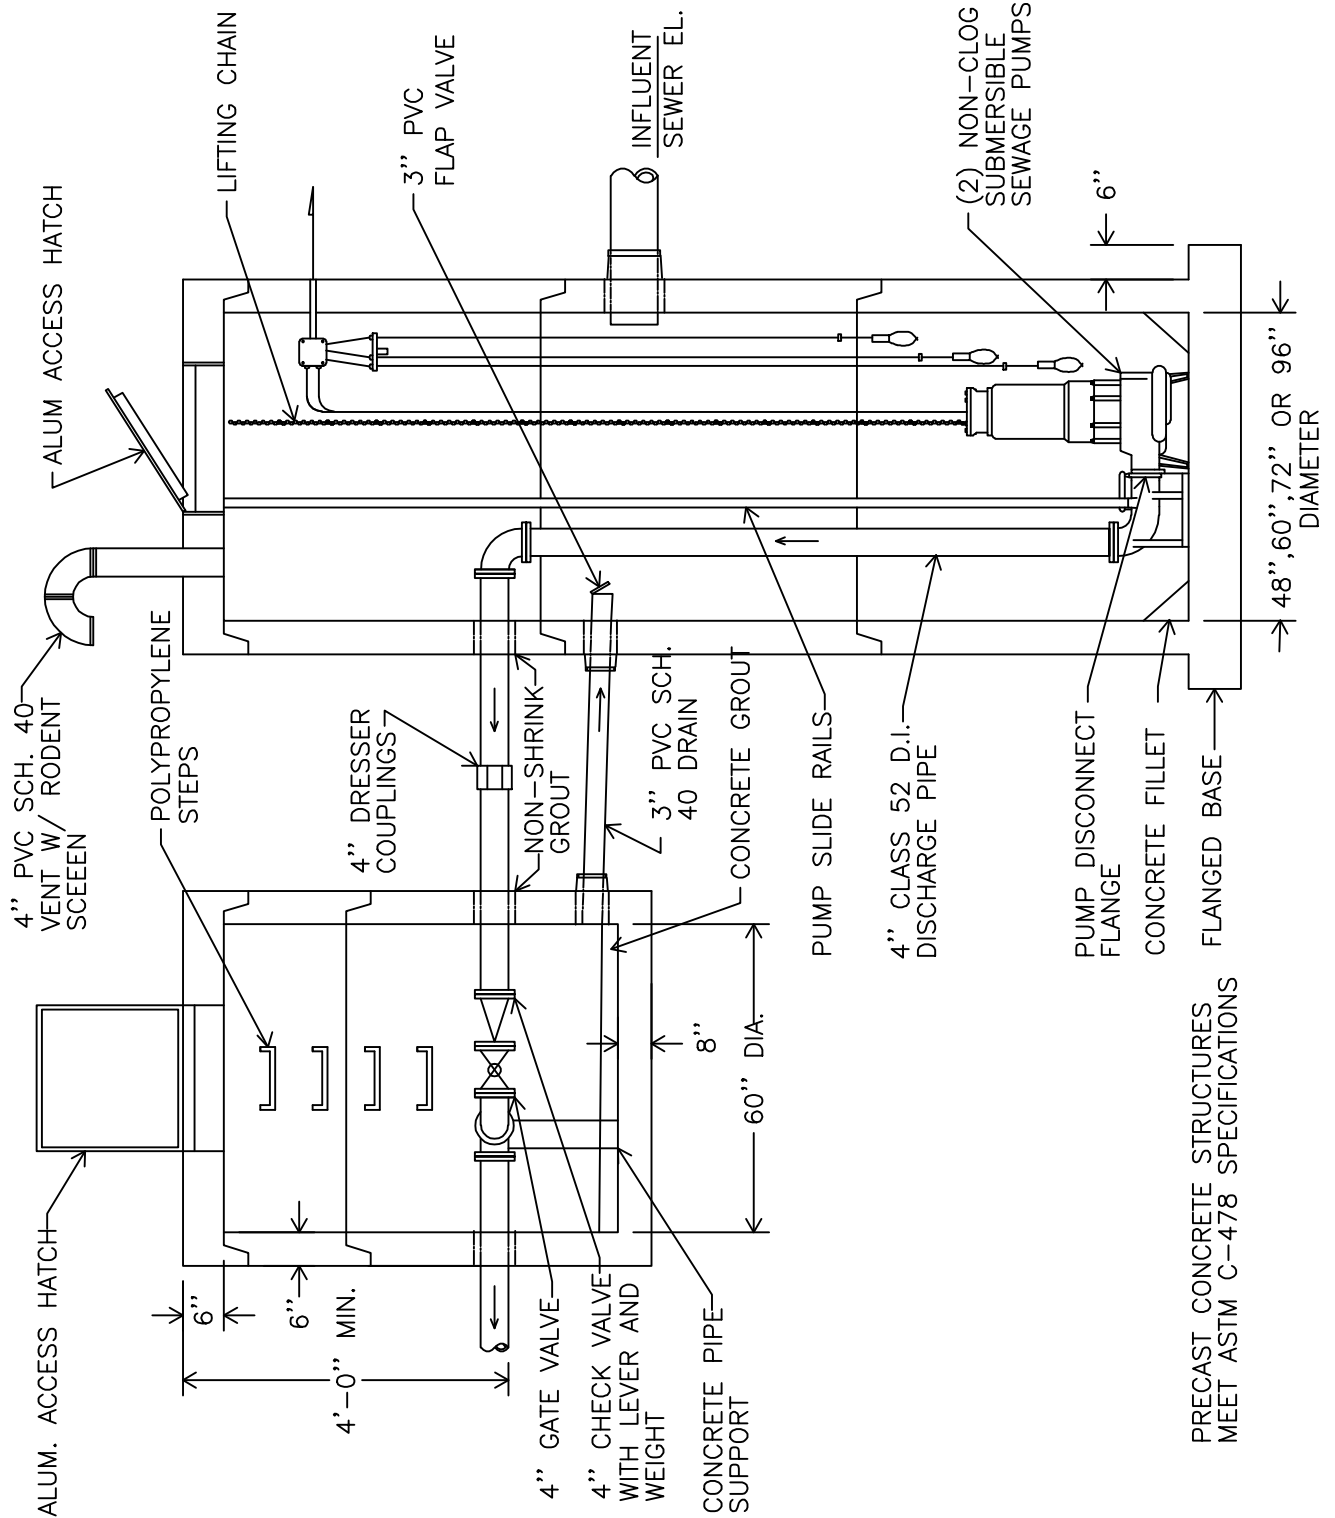

MONARCH PRODUCTS COMPANY, INC.
YORK HAVEN, PA.

WET WELL AND VALVE VAULT

DWG. P-12
(2 OF 2)