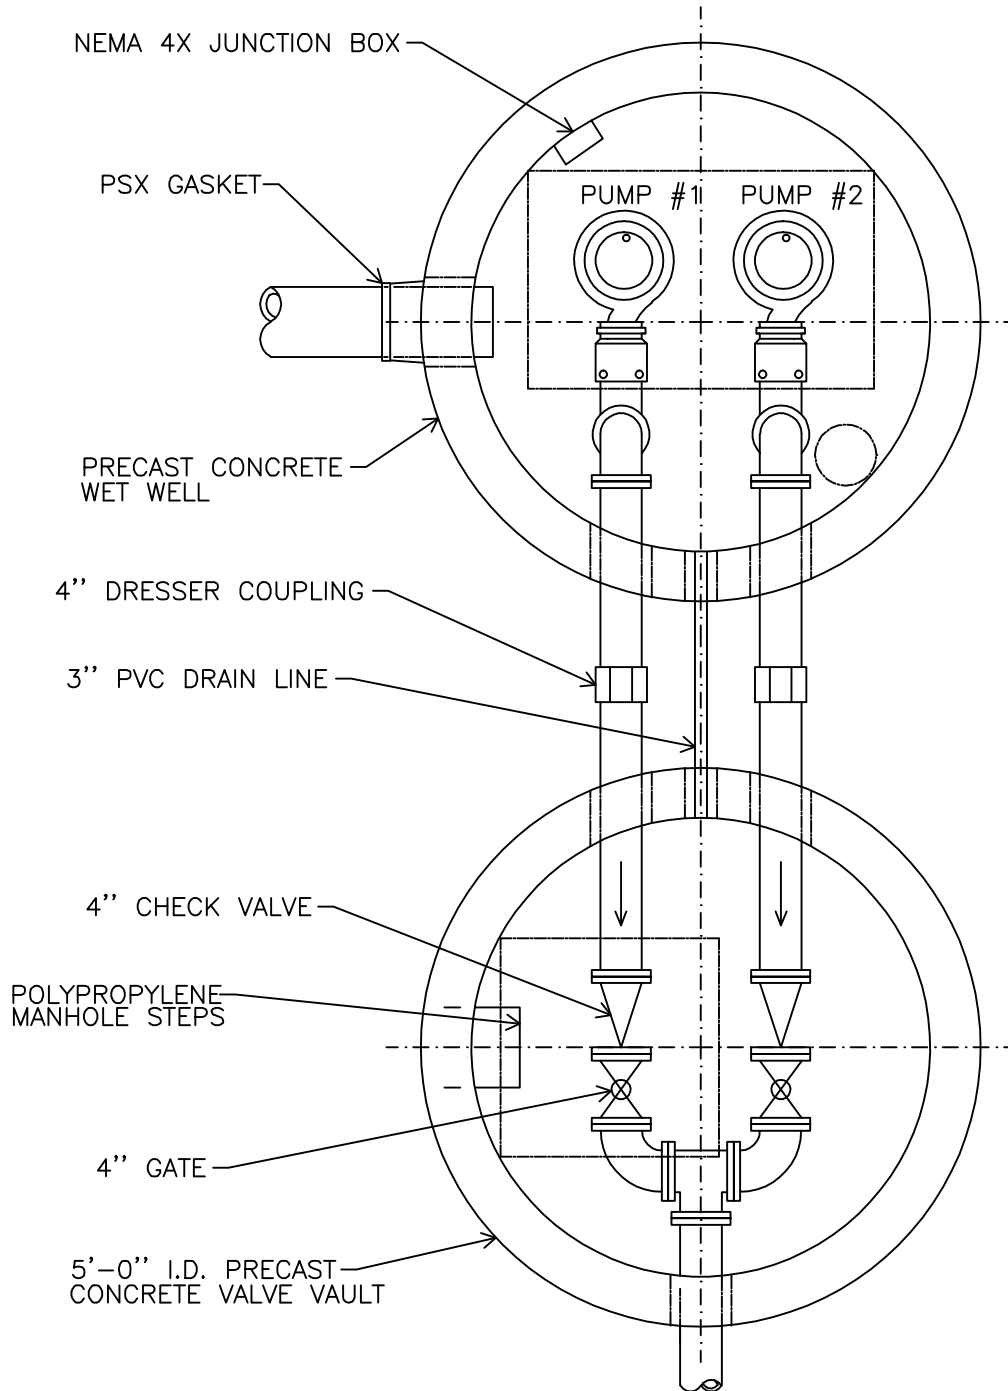

MONARCH

MONARCH PRODUCTS COMPANY, INC.
YORK HAVEN, PA.

WET WELL AND VALVE VAULT

DWG. P-12
(1 OF 2)