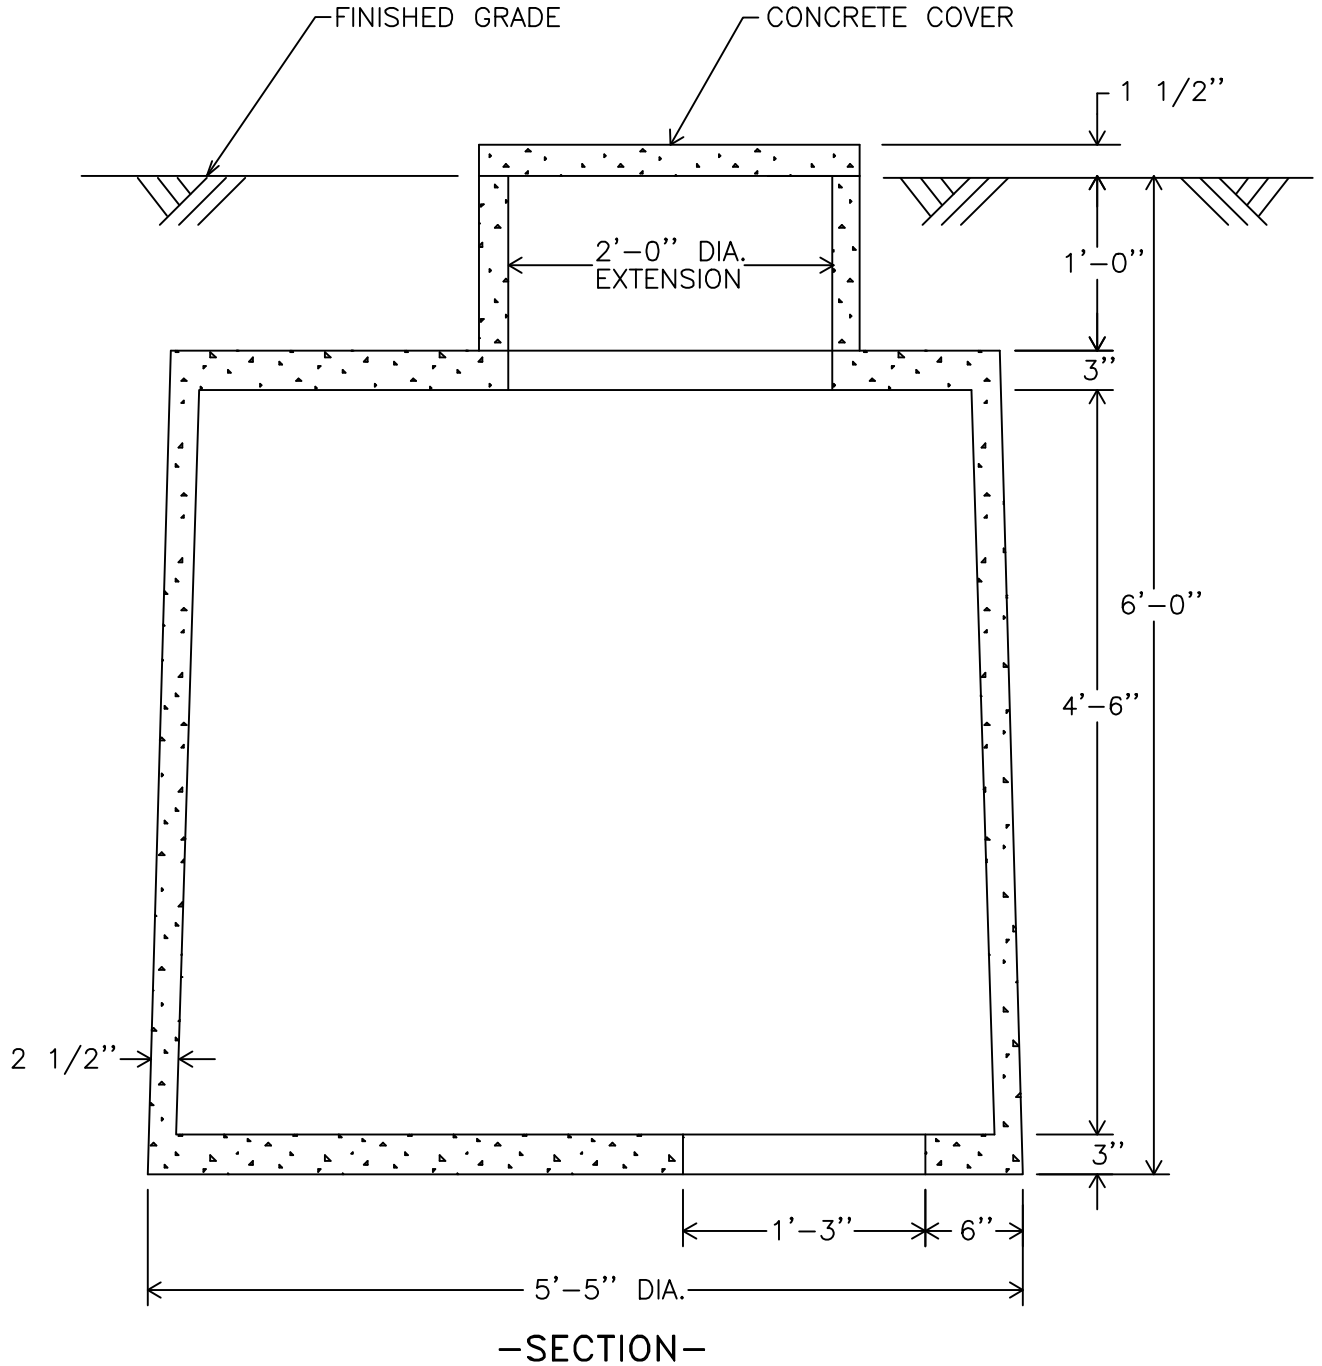

MONARCH

MONARCH PRODUCTS COMPANY, INC.
YORK HAVEN, PA.

PRECAST WELL PIT 5' DIAMETER

DWG. W-500