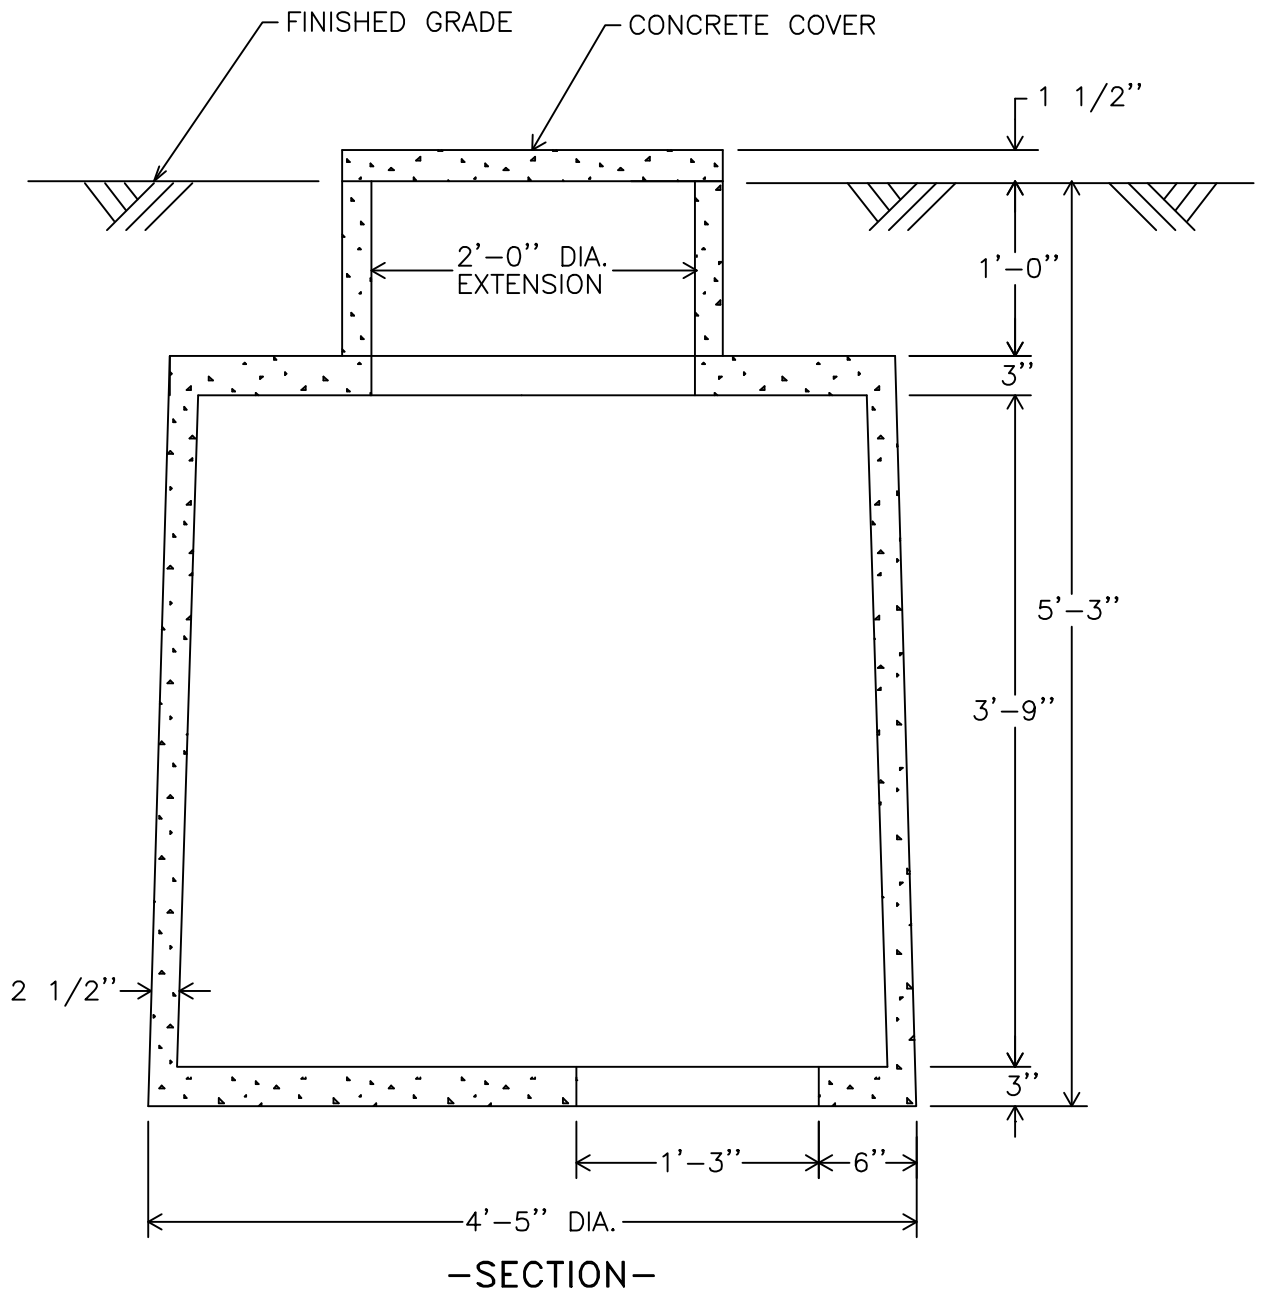

MONARCH

MONARCH PRODUCTS COMPANY, INC.
YORK HAVEN, PA.

PRECAST WELL PIT 4' DIAMETER

DWG. W-300