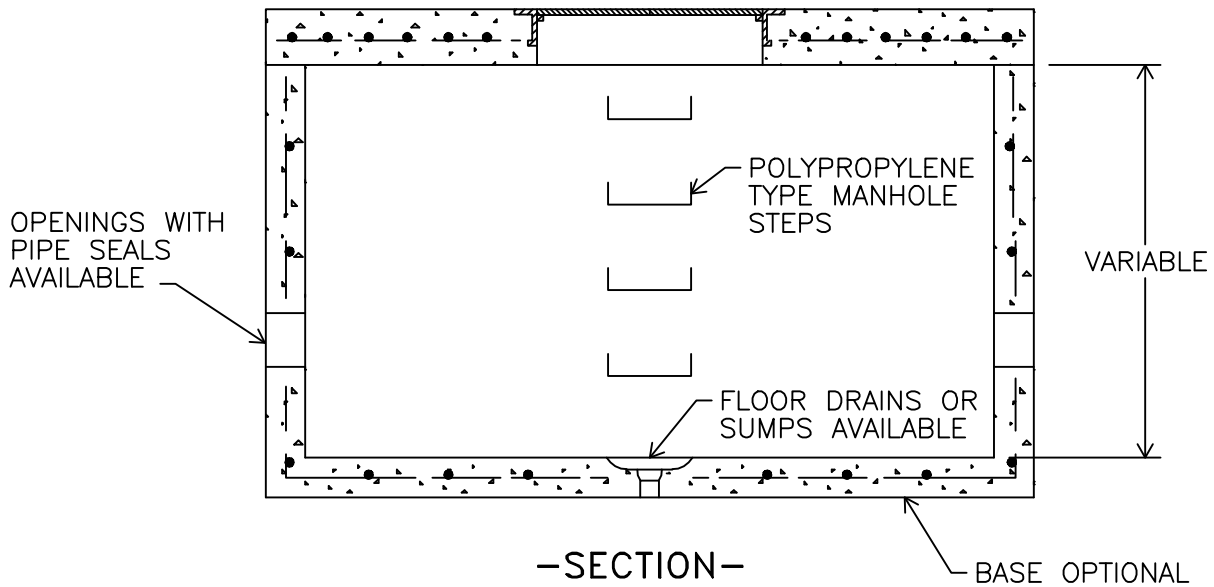

MONARCH

MONARCH PRODUCTS COMPANY, INC.
YORK HAVEN, PA.

-PLAN-

*RECTANGULAR ALUMINUM
ACCESS HATCHES OR ROUND
CAST IRON FRAMES AND
COVERS AVAILABLE

* LOCATION AND SIZE OF HOLES,
WALL THICKNESS AND
REINFORCEMENT TO COMPLY
WITH JOB REQUIREMENTS

-SECTION-

BASE OPTIONAL

PRECAST METER PIT

DWG. M-6