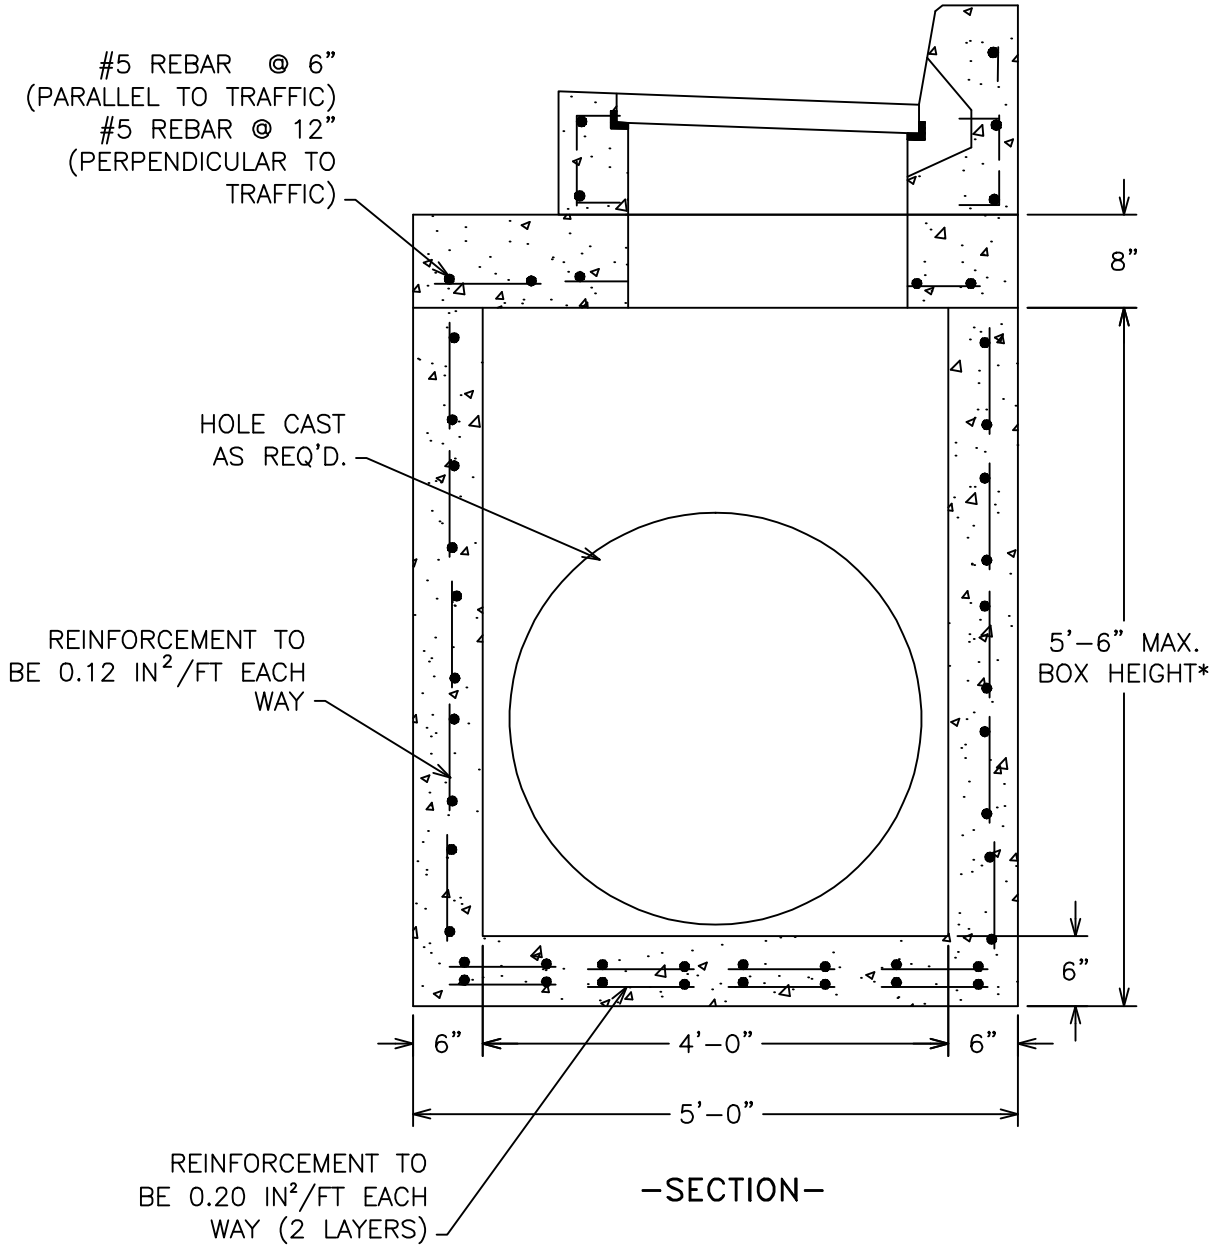

MONARCH

MONARCH PRODUCTS COMPANY, INC.  
YORK HAVEN, PA.

PRECAST INLET BOX 48" X 48"  
FOR PENNDOT INLET TOPS

DWG. 1-44C