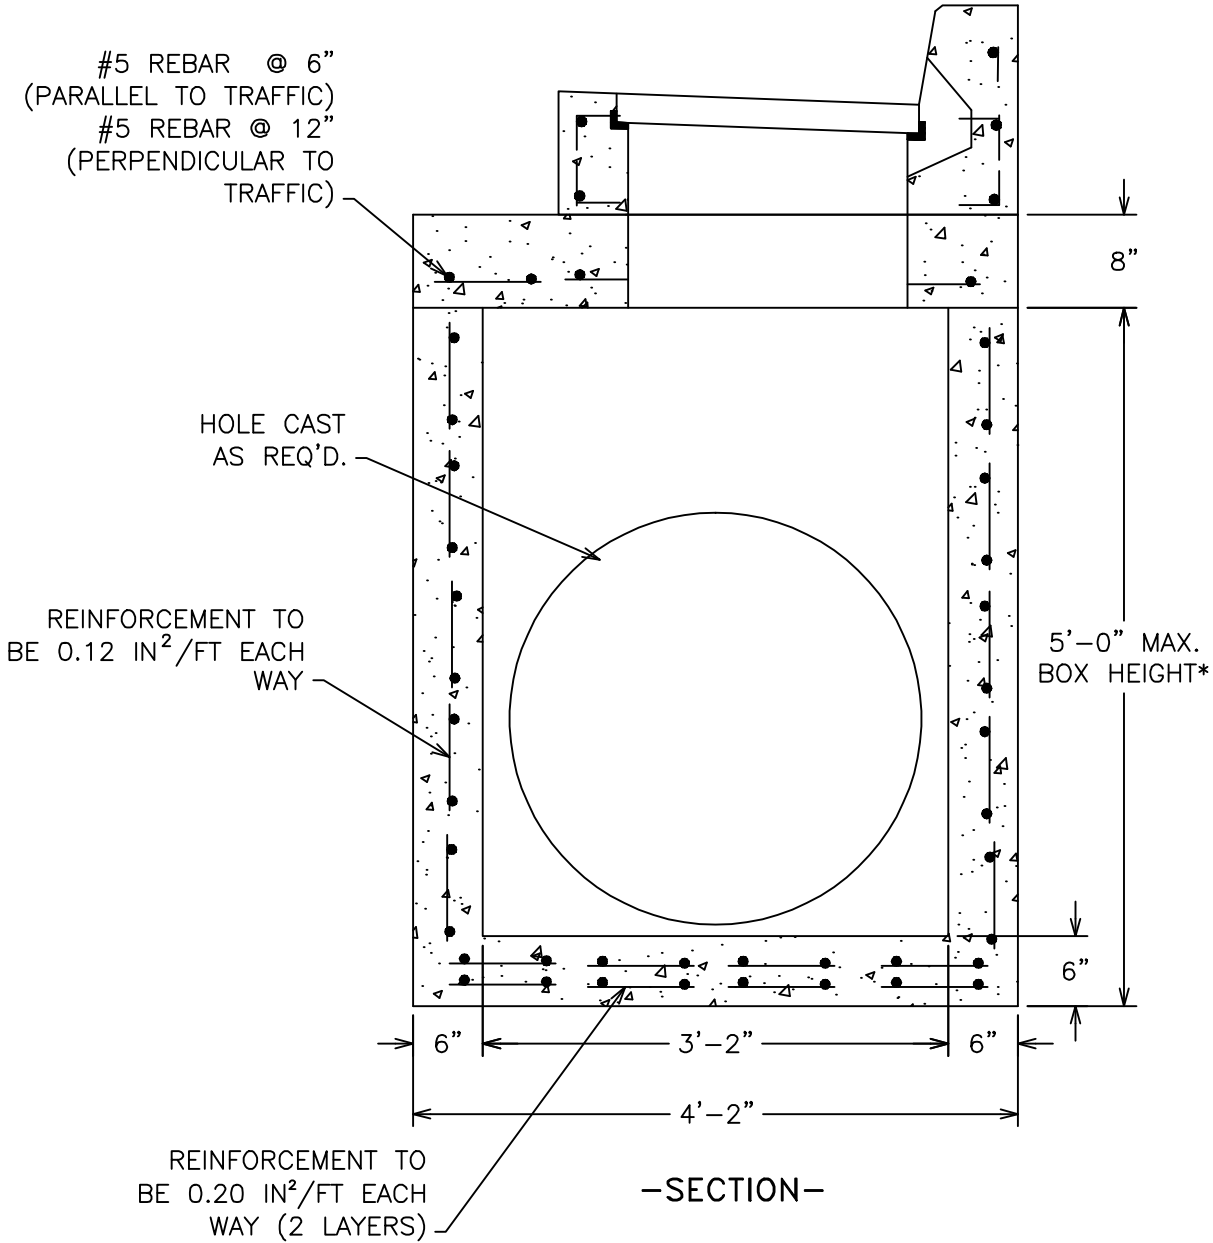

MONARCH

MONARCH PRODUCTS COMPANY, INC.
YORK HAVEN, PA.

PRECAST INLET BOX 38" X 45"
FOR PENNDOT INLET TOPS

DWG. I-10