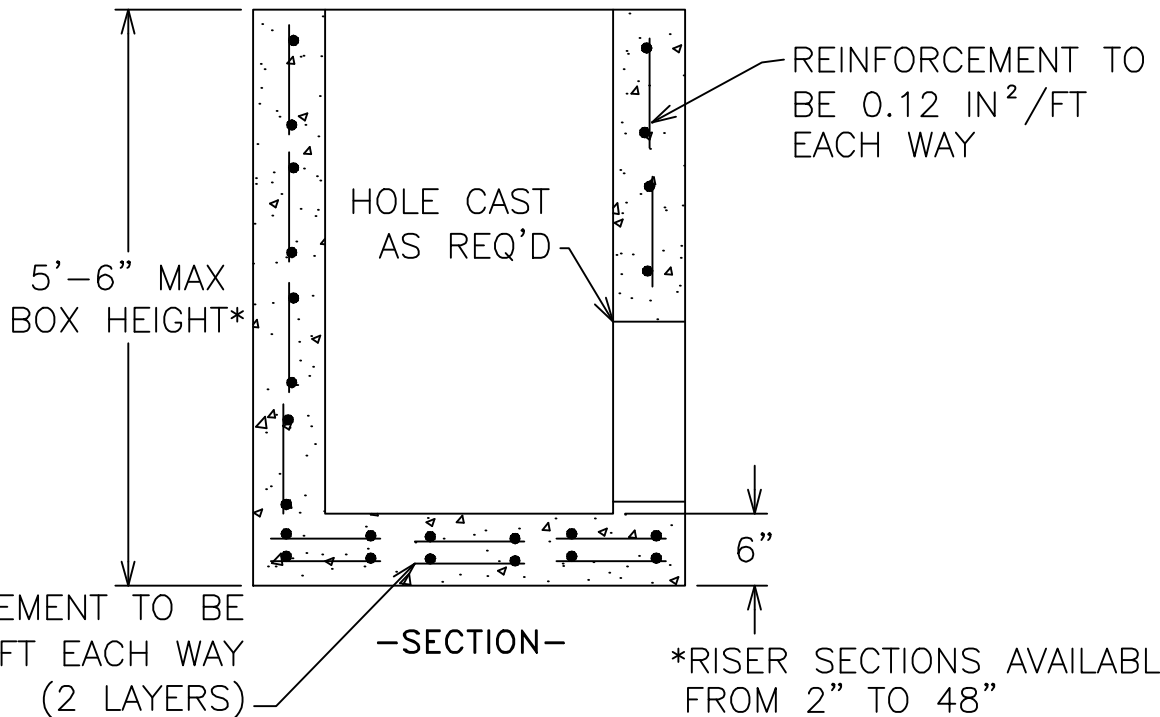

MONARCH

MONARCH PRODUCTS COMPANY, INC.  
YORK HAVEN, PA.

-PLAN-

-SECTION-

PRECAST INLET BOX 24" X 45"  
FOR PENNDOT INLET TOPS

DWG. 1-8