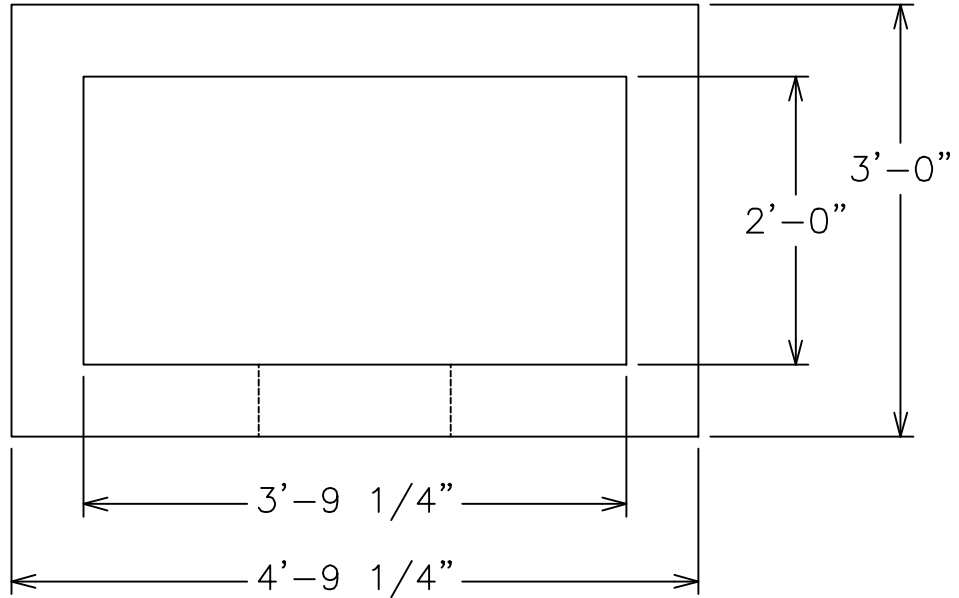

MONARCH

MONARCH PRODUCTS COMPANY, INC.  
YORK HAVEN, PA.

-PLAN-

-SECTION-

PRECAST INLET BOX 24" X 45"  
FOR PENNDOT INLET TOPS

DWG. 1-8