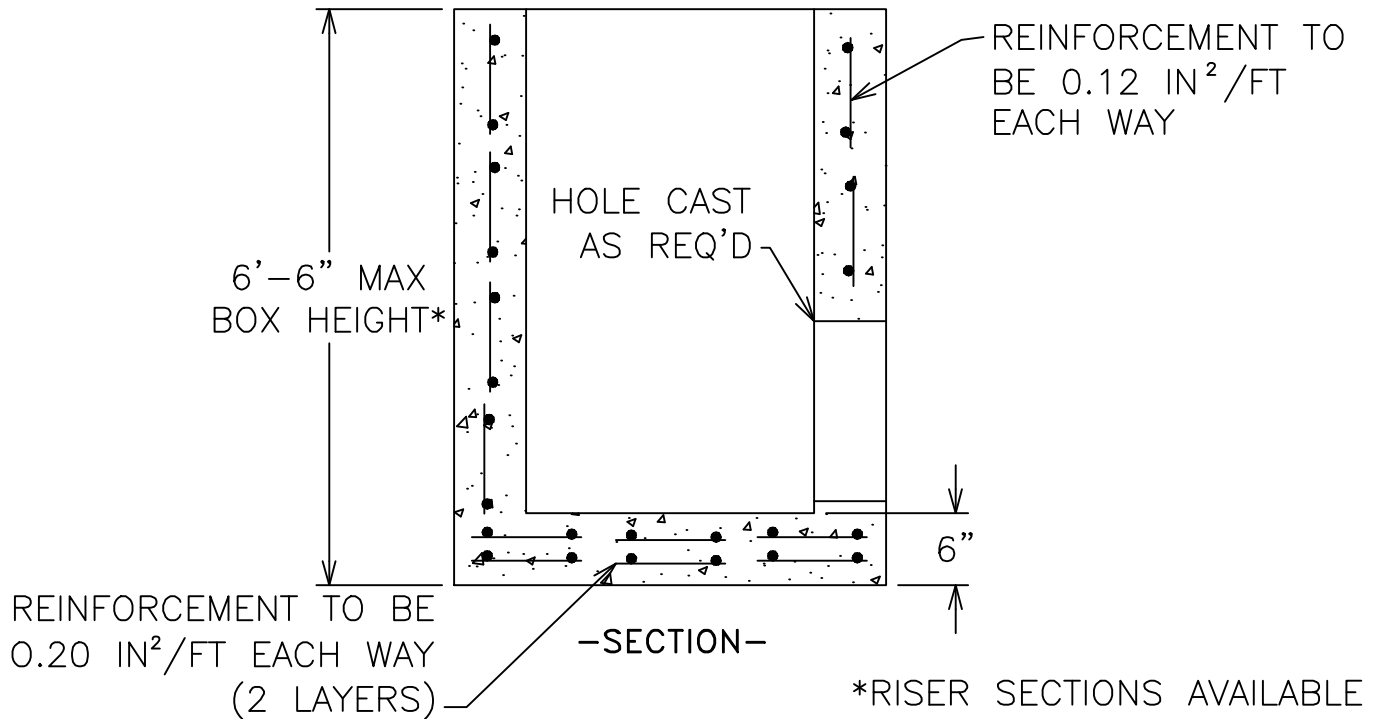

MONARCH

MONARCH PRODUCTS COMPANY, INC.
YORK HAVEN, PA.

-PLAN-

-SECTION-

PRECAST INLET BOX 2' X 6'

DWG. I-14