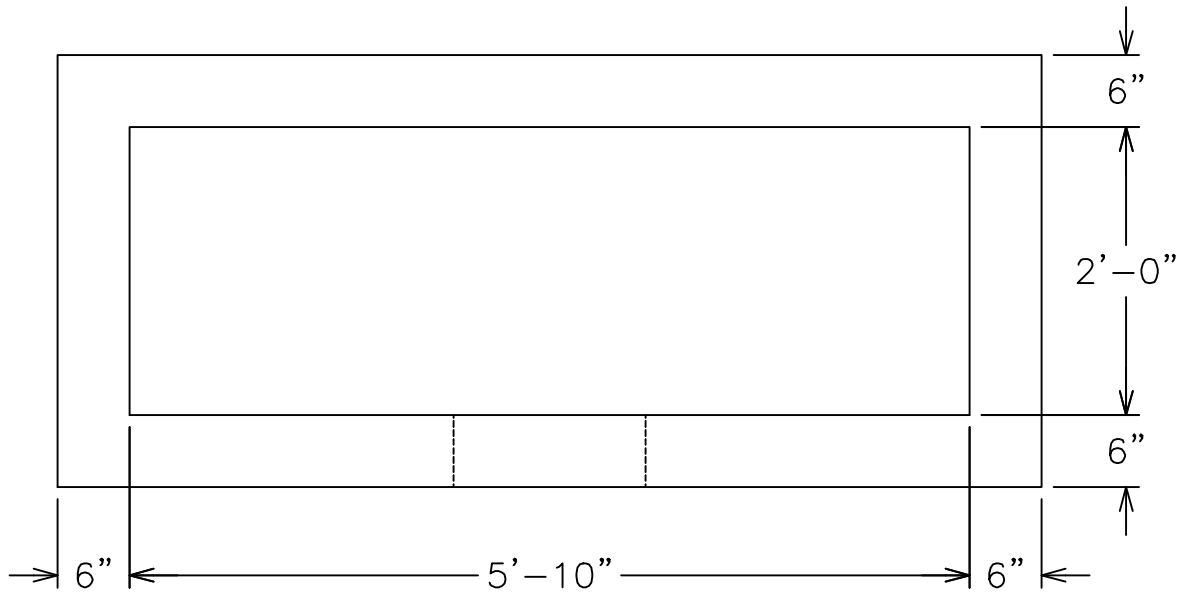

MONARCH

MONARCH PRODUCTS COMPANY, INC.
YORK HAVEN, PA.

-PLAN-

-SECTION-

PRECAST INLET BOX 2' X 6'

DWG. I-14