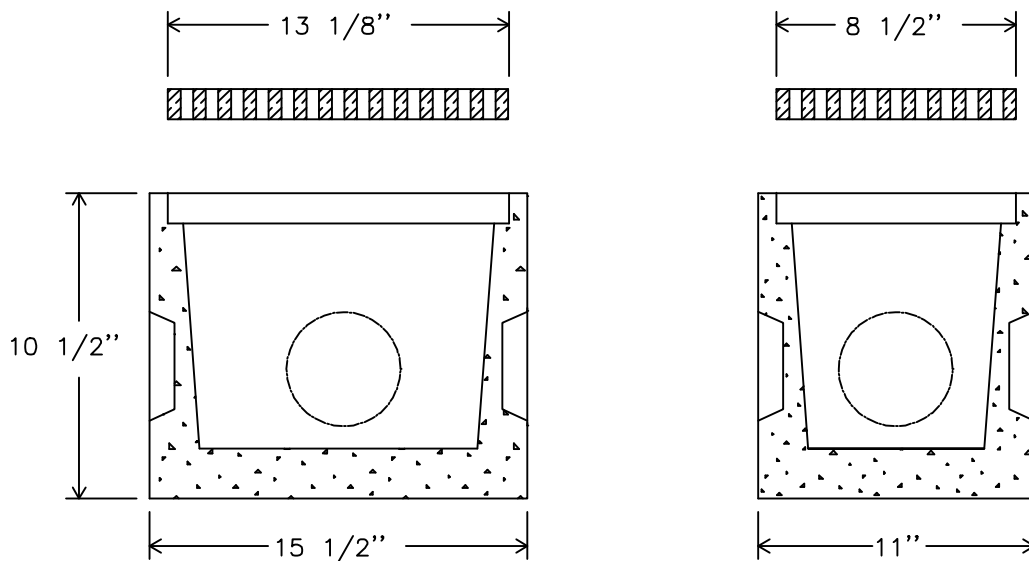

MONARCH

MONARCH PRODUCTS COMPANY, INC.  
YORK HAVEN, PA.

PRECAST CONCRETE RAIN DRAIN

DWG. RD-1