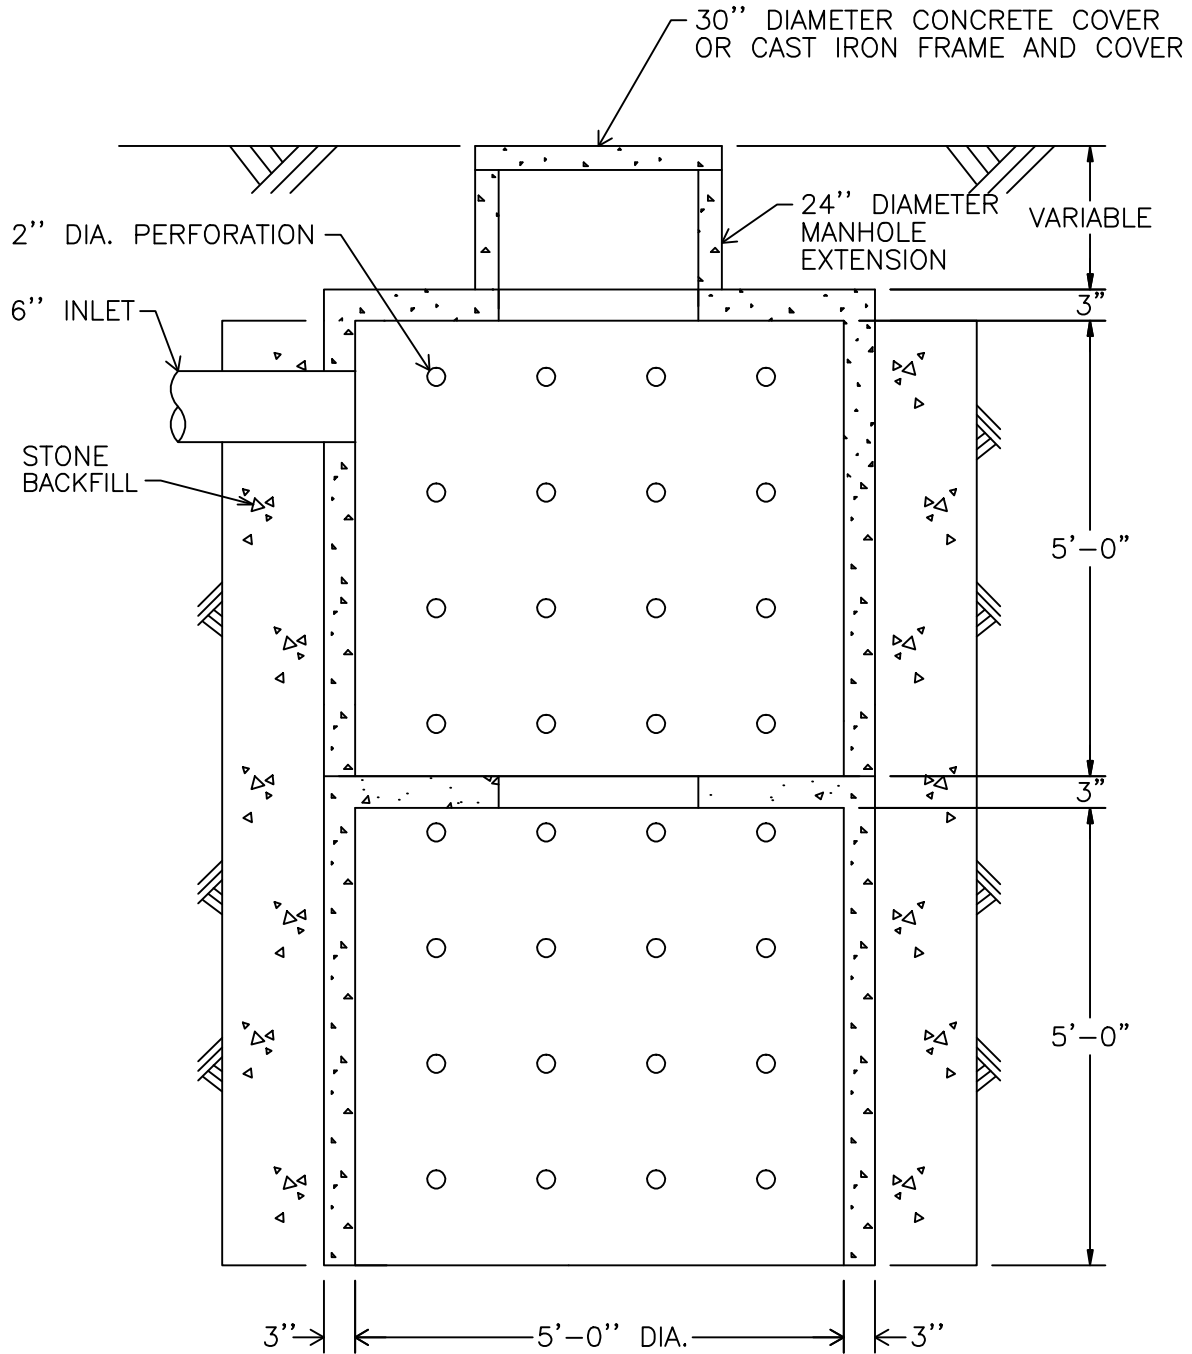

MONARCH

MONARCH PRODUCTS COMPANY, INC.
YORK HAVEN, PA.

-SECTION-

PRECAST LEACHING RINGS
NON-TRAFFIC RATED

DWG. LR-1