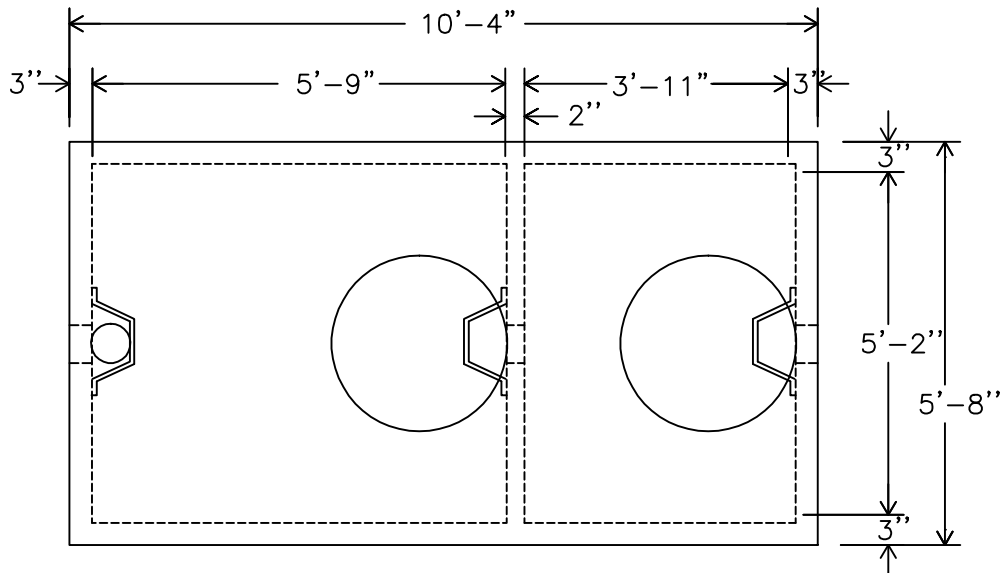

MONARCH

MONARCH PRODUCTS COMPANY, INC.
YORK HAVEN, PA.

-PLAN-

-SECTION-

PRECAST 2 COMPARTMENT SEPTIC TANK
1250 GALLON CAPACITY

DWG. ST-12-2