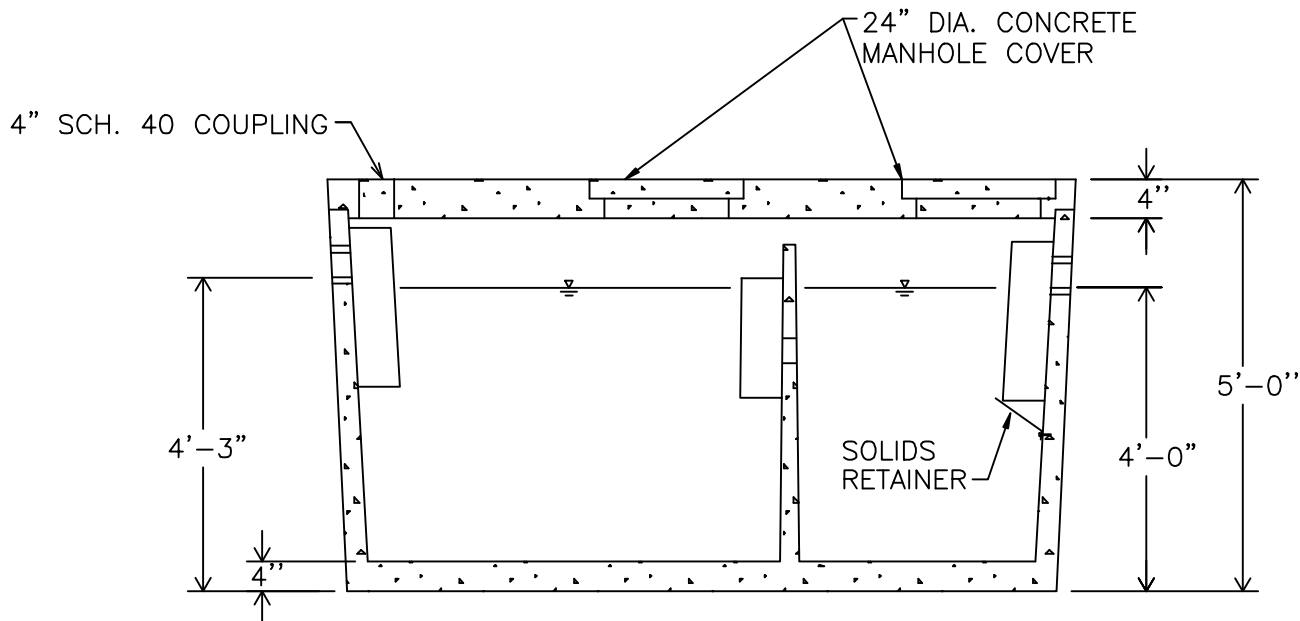

MONARCH

MONARCH PRODUCTS COMPANY, INC.
YORK HAVEN, PA.

-PLAN-

-SECTION-

PRECAST 2 COMPARTMENT SEPTIC TANK
1250 GALLON CAPACITY

DWG. ST-12-2