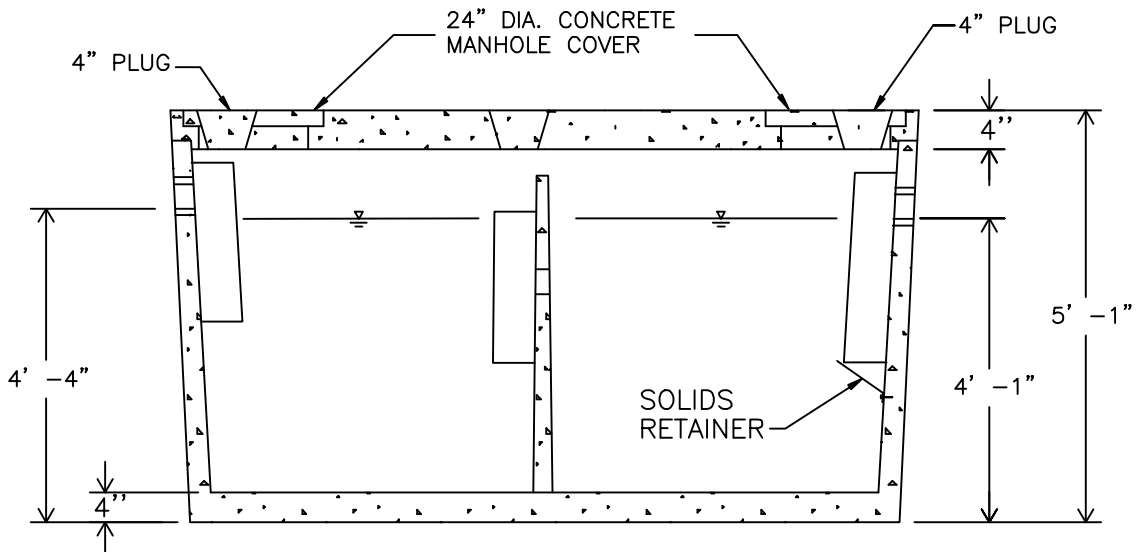

MONARCH

MONARCH PRODUCTS COMPANY, INC.  
YORK HAVEN, PA.

-PLAN-

-SECTION-

PRECAST 2 COMPARTMENT SEPTIC TANK  
1000 GALLON CAPACITY

DWG. ST 10-2