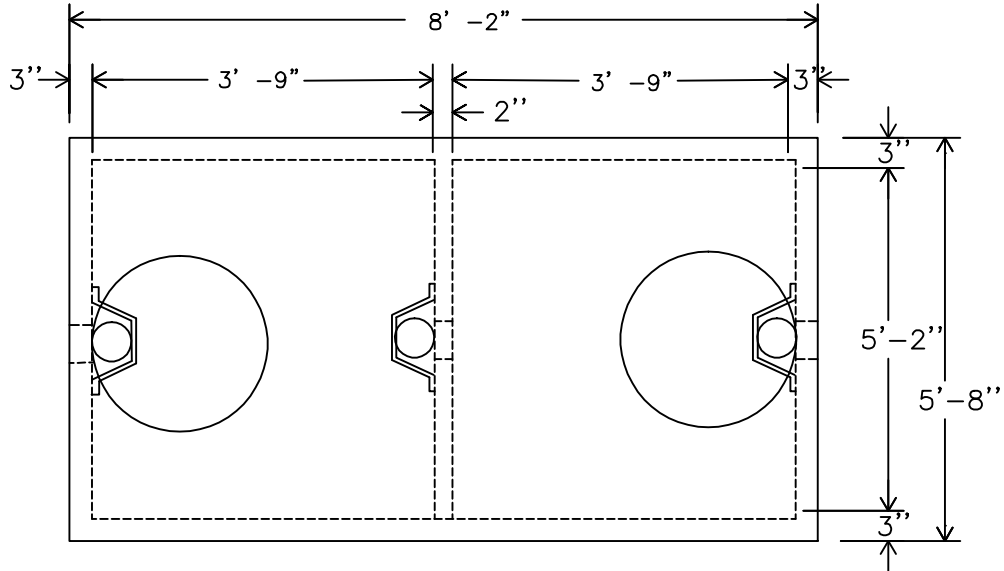

MONARCH

MONARCH PRODUCTS COMPANY, INC.  
YORK HAVEN, PA.

-PLAN-

-SECTION-

PRECAST 2 COMPARTMENT SEPTIC TANK  
1000 GALLON CAPACITY

DWG. ST 10-2