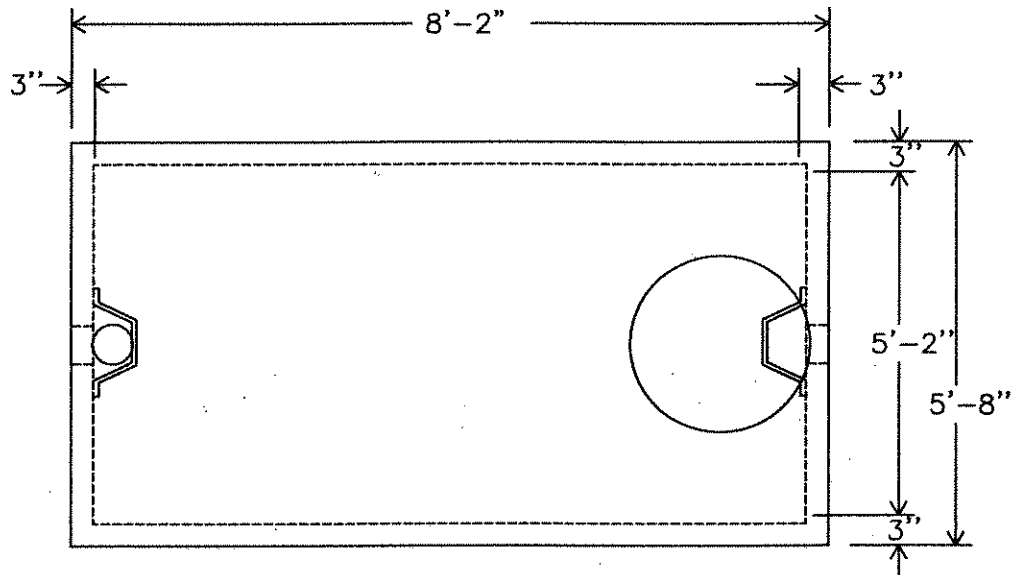

MONARCH

MONARCH PRODUCTS COMPANY, INC.  
YORK HAVEN, PA.

-PLAN-

-SECTION-

PRECAST 1-COMPARTMENT SEPTIC TANK  
1000 GALLON CAPACITY

DWG.ST-10-2.B