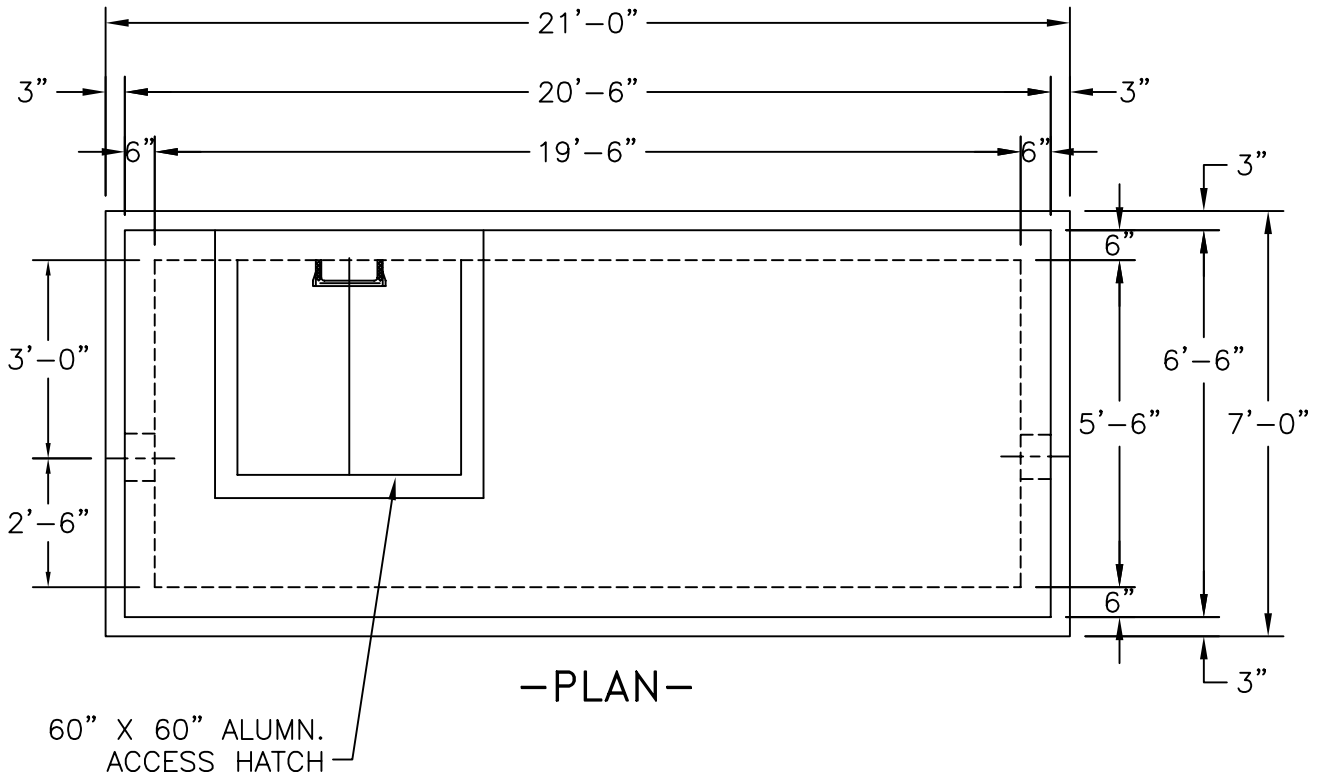

MONARCH

MONARCH PRODUCTS COMPANY, INC.
YORK HAVEN, PA.

PA AMERICAN PRECAST CONCRETE WATER
METER PIT 19'-6" X 5'-6" X 6'-0"

DWG. NO.
M-6BF