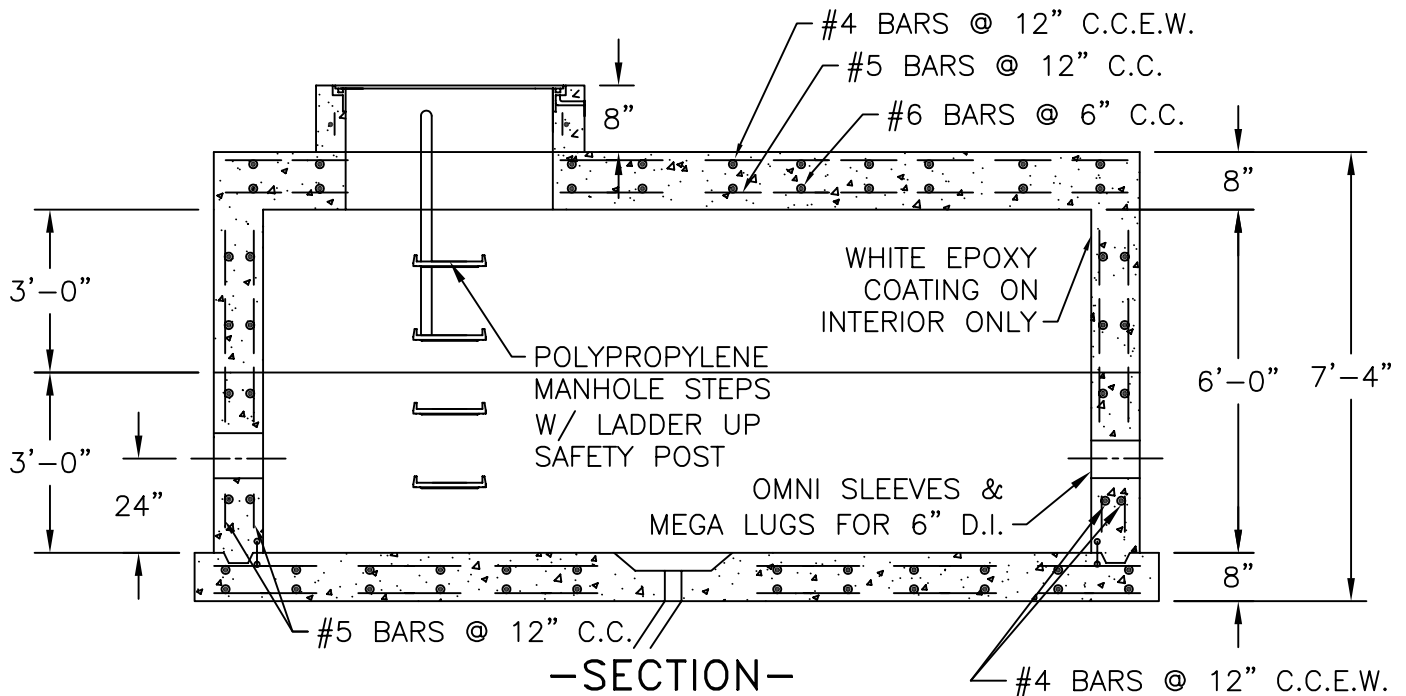

MONARCH

MONARCH PRODUCTS COMPANY, INC.
YORK HAVEN, PA.

PA AMERICAN PRECAST CONCRETE WATER
METER PIT 19'-6" X 5'-6" X 6'-0"

DWG. NO.
M-6BF