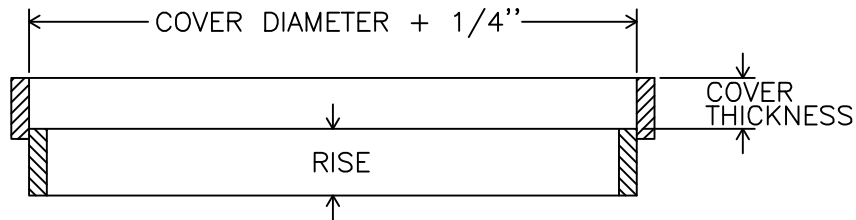

MONARCH

MONARCH PRODUCTS COMPANY, INC.
YORK HAVEN, PA.

- * STEEL RISER RINGS RAISE MANHOLE COVERS WITHOUT DISTURBING THE FRAME
- * VARIOUS SIZES IN STOCK
- * CUSTOM SIZES AVAILABLE
- * CUSTOMER TO SPECIFY COVER DIAMETER, COVER THICKNESS AT THE SEAT, AND DESIRED RISE