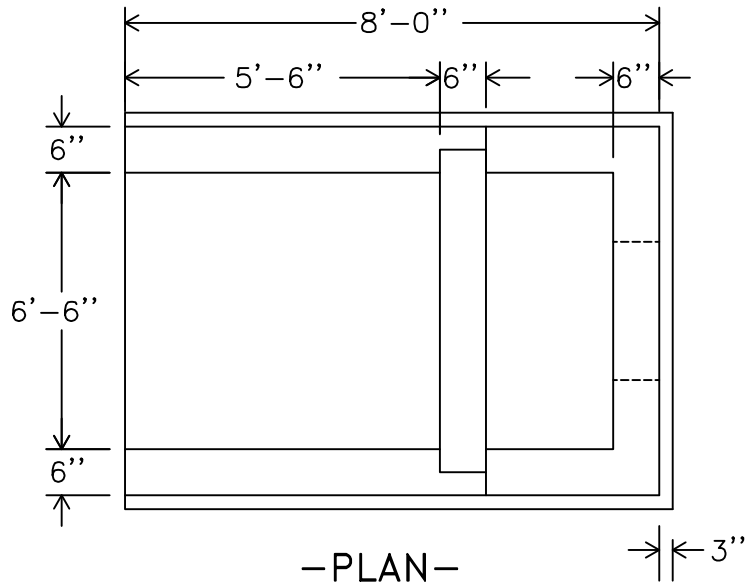

MONARCH

MONARCH PRODUCTS COMPANY, INC.
YORK HAVEN, PA.

-ISOMETRIC-

ENERGY DISSIPATOR -
27" & 30" PIPES

DWG. OS-20