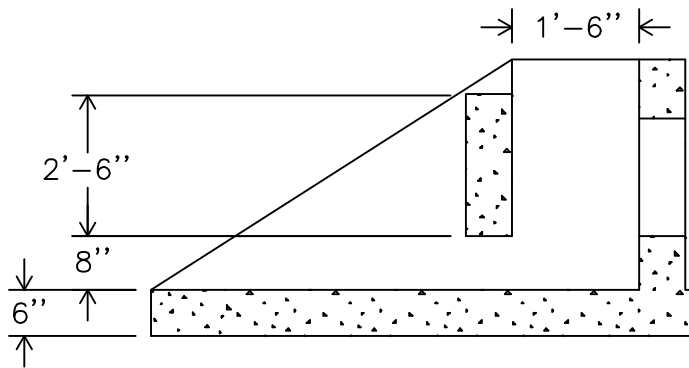

MONARCH

MONARCH PRODUCTS COMPANY, INC.
YORK HAVEN, PA.

-ISOMETRIC-

ENERGY DISSIPATOR -
27" & 30" PIPES

DWG. OS-20