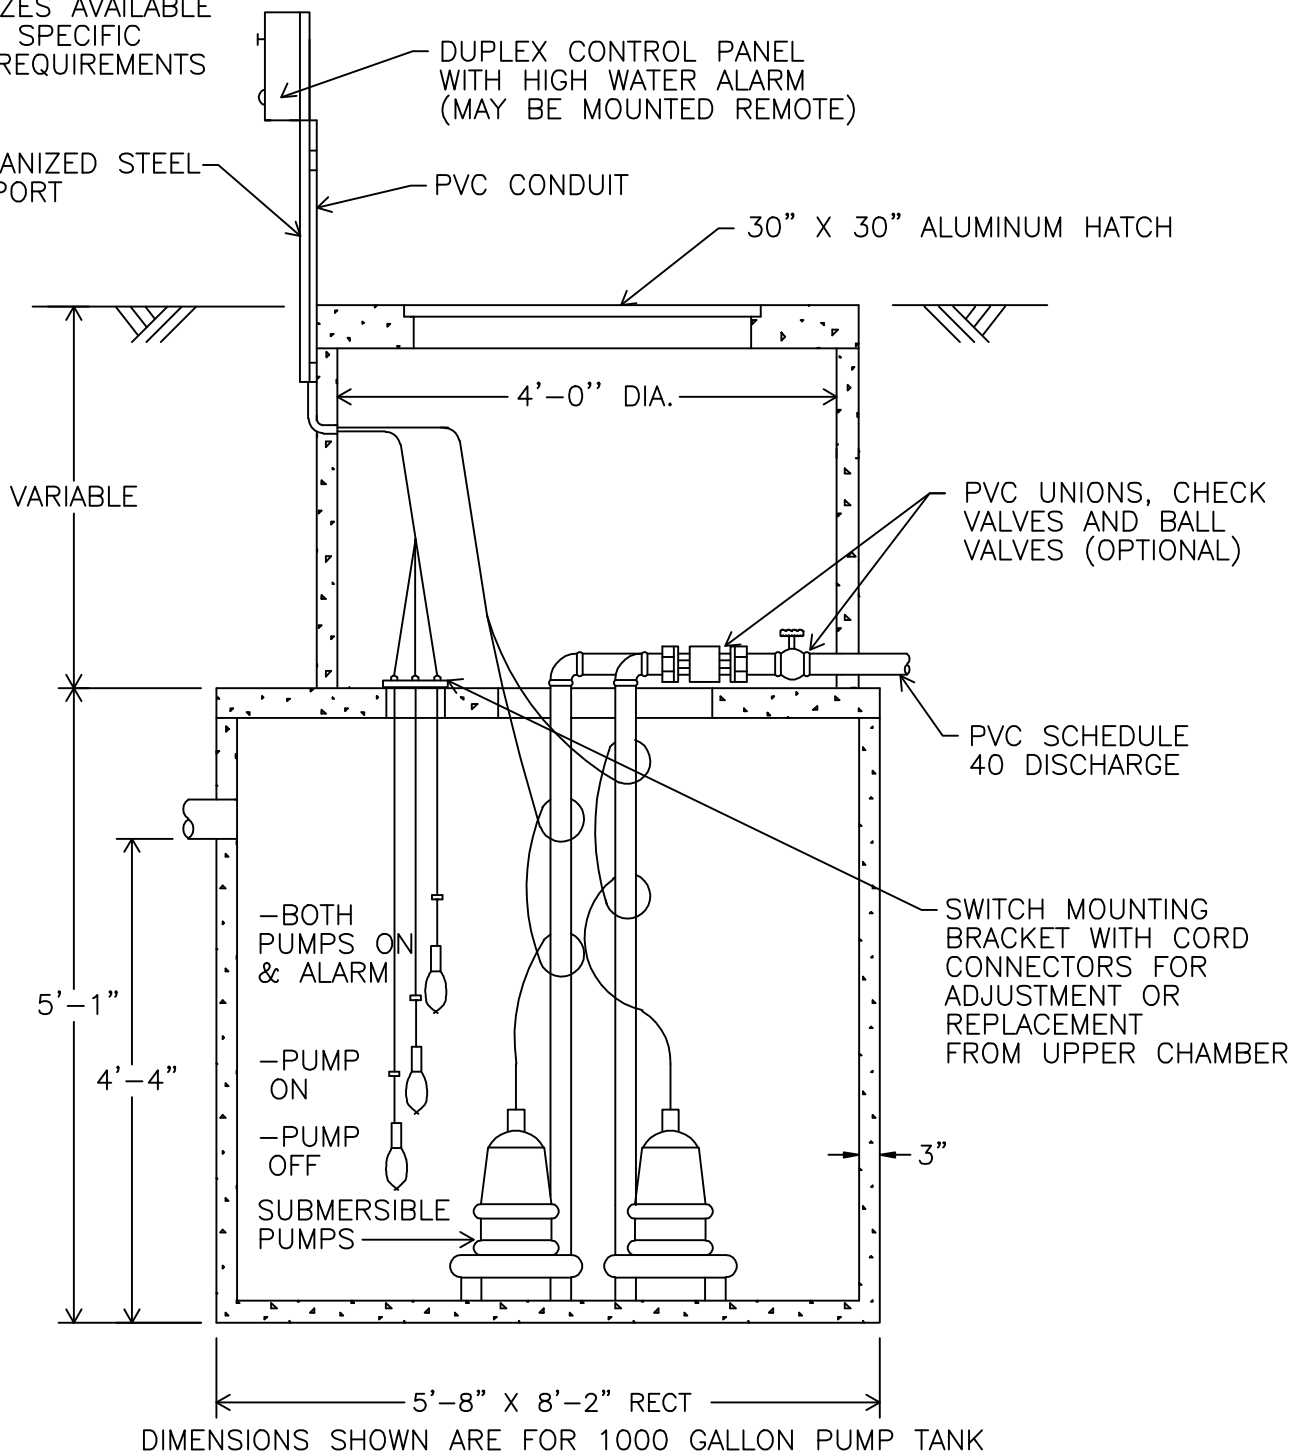

MONARCH

MONARCH PRODUCTS COMPANY, INC.

YORK HAVEN, PA.

VARIOUS TANK AND PUMP SIZES AVAILABLE TO MEET SPECIFIC DESIGN REQUIREMENTS

DUPLEX PUMP STATION WITH PUMPS FREE STANDING

DWG. P-10