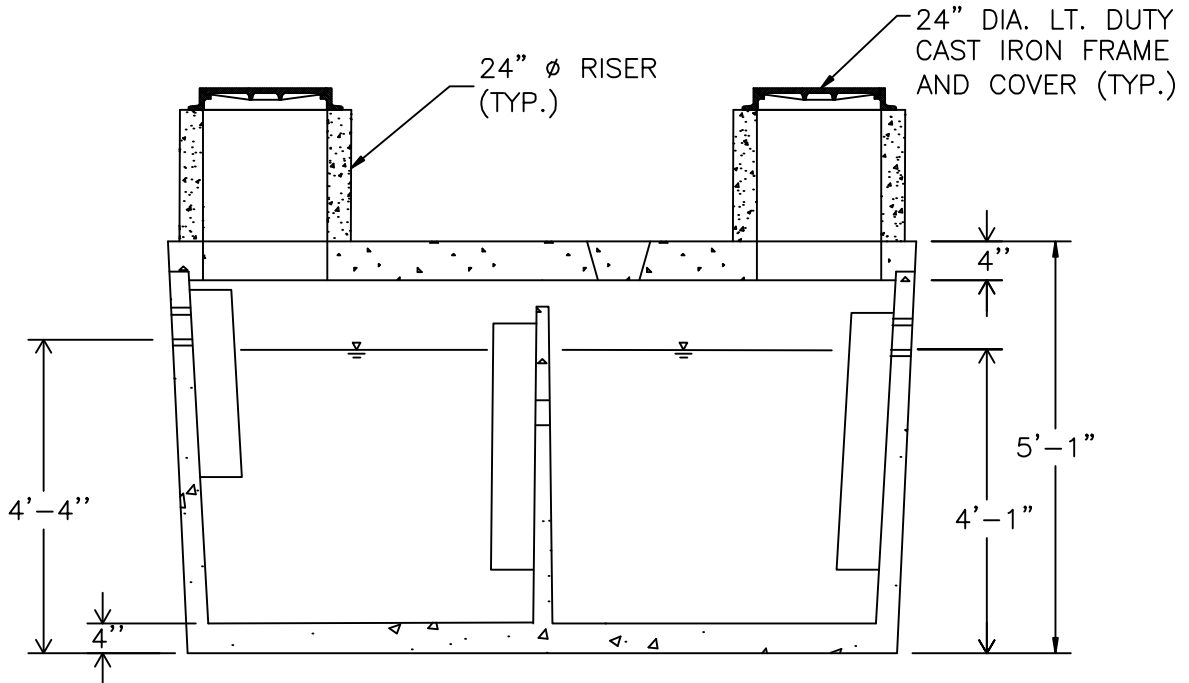

MONARCH

MONARCH PRODUCTS COMPANY, INC.  
YORK HAVEN, PA.

-PLAN-

-SECTION-

PRECAST 2 COMPARTMENT GREASE TRAP  
1000 GALLON CAPACITY - NON TRAFFIC

GI-1000-2