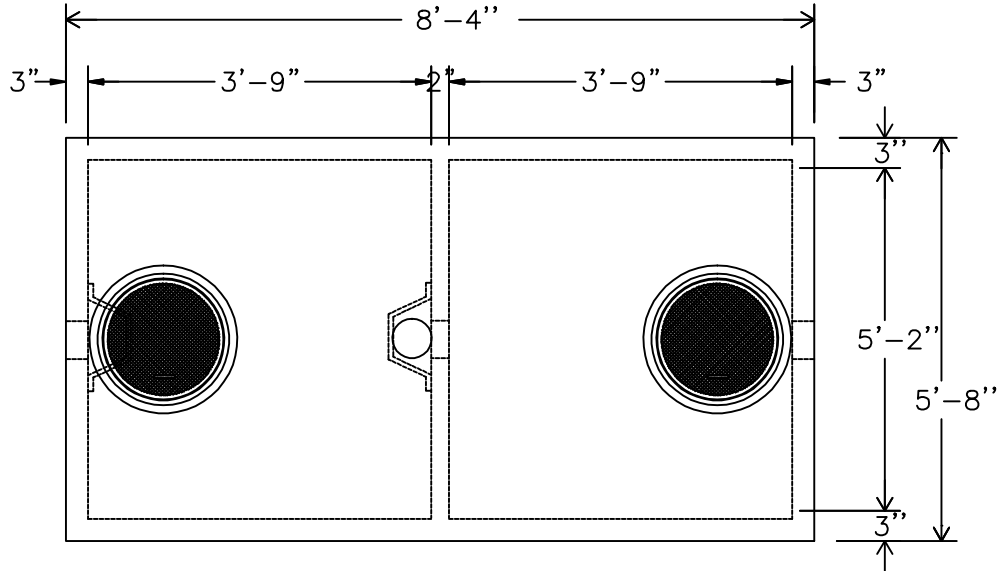

MONARCH

MONARCH PRODUCTS COMPANY, INC.  
YORK HAVEN, PA.

-PLAN-

-SECTION-

PRECAST 2 COMPARTMENT GREASE TRAP  
1000 GALLON CAPACITY - NON TRAFFIC

GI-1000-2