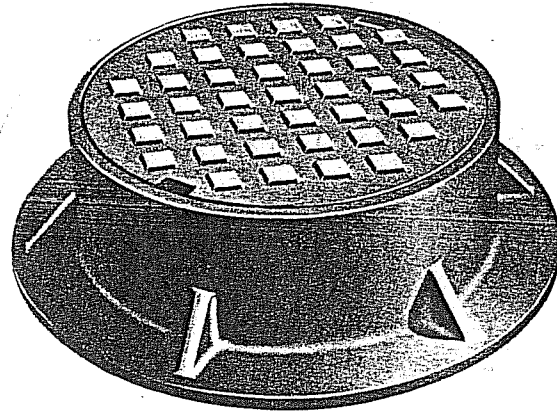

MONARCH PRODUCTS COMPANY, INC.
YORK HAVEN, PA.

CAST IRON MANHOLE FRAMES AND COVERS
* VARIOUS TYPES AND SIZES IN STOCK

STRUCTURAL STEEL FRAMES AND GRATES
* STANDARD SIZES IN STOCK