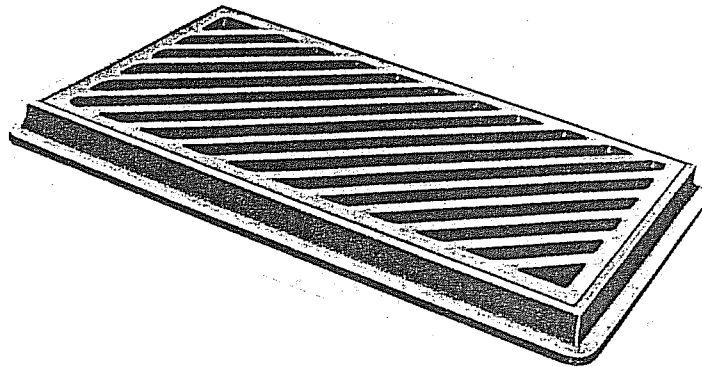

MONARCH PRODUCTS COMPANY, INC.
YORK HAVEN, PA.

CAST IRON MANHOLE FRAMES AND COVERS
* VARIOUS TYPES AND SIZES IN STOCK

STRUCTURAL STEEL FRAMES AND GRATES
* STANDARD SIZES IN STOCK