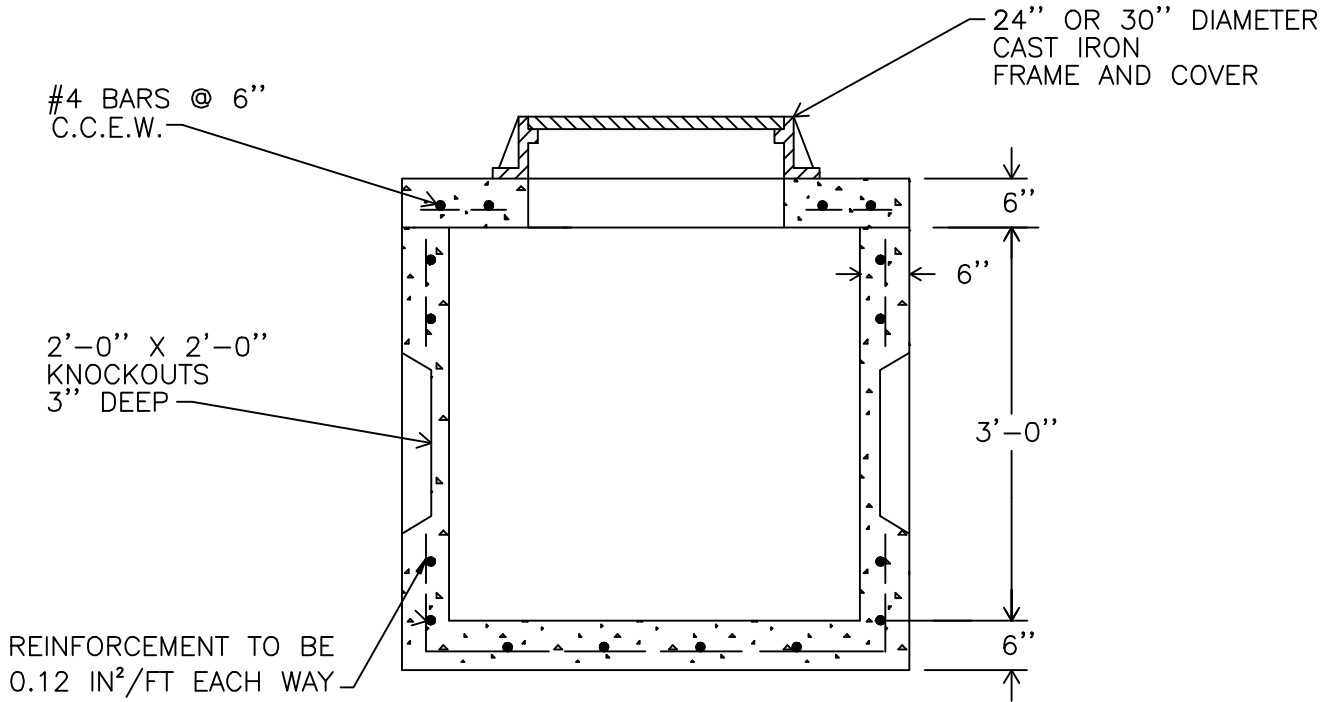

MONARCH

MONARCH PRODUCTS COMPANY, INC.  
YORK HAVEN, PA.

-PLAN-

-SECTION-

3' X 3' PRECAST CONCRETE HANDHOLE

DWG. E-3