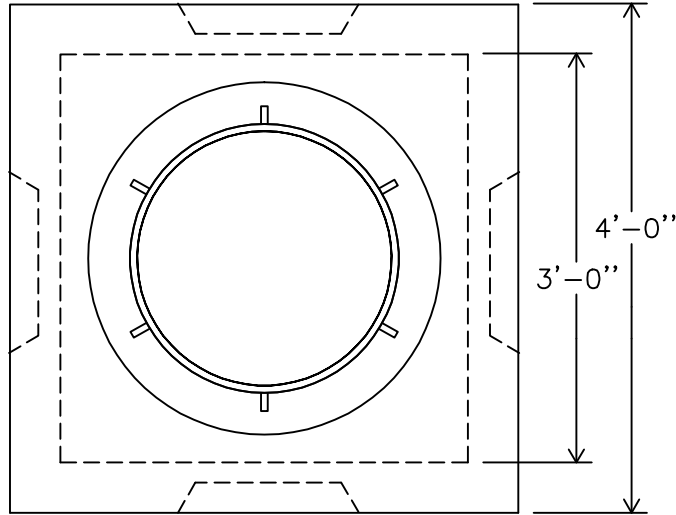

MONARCH

MONARCH PRODUCTS COMPANY, INC.  
YORK HAVEN, PA.

-PLAN-

-SECTION-

3' X 3' PRECAST CONCRETE HANDHOLE

DWG. E-3