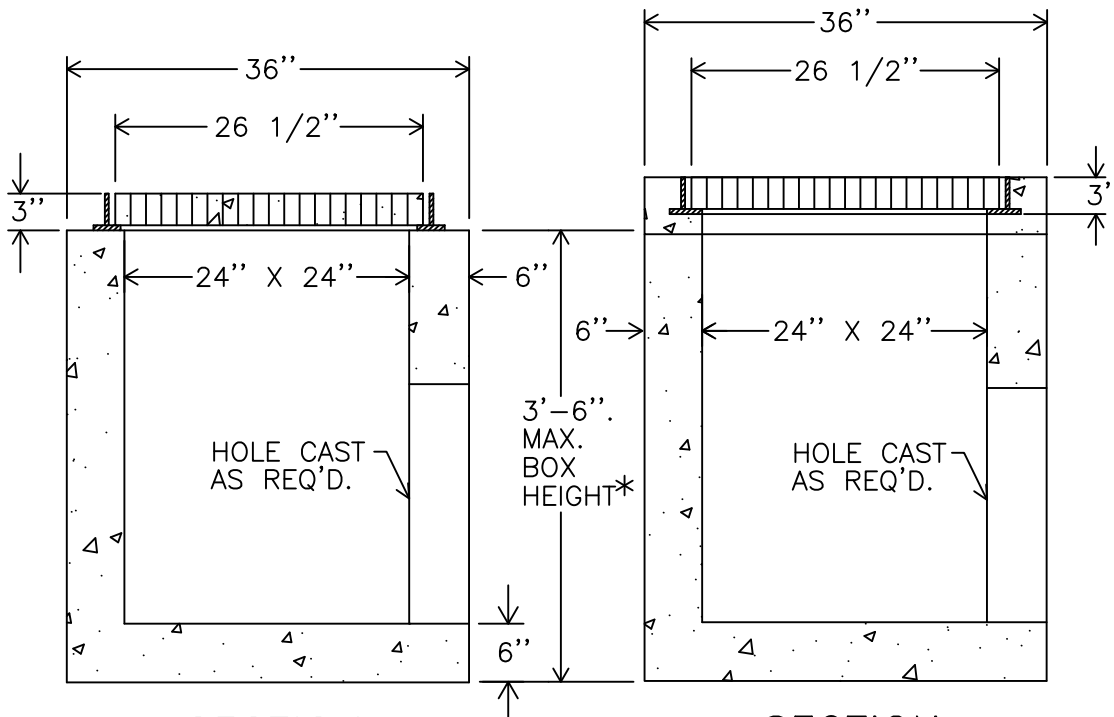

-SECTION-

WITH FRAME ON TOP

-SECTION-

WITH INLET TOP

*RISER SECTIONS AVAILABLE

24'' X 24'' CATCH BASIN

DWG. CB-7