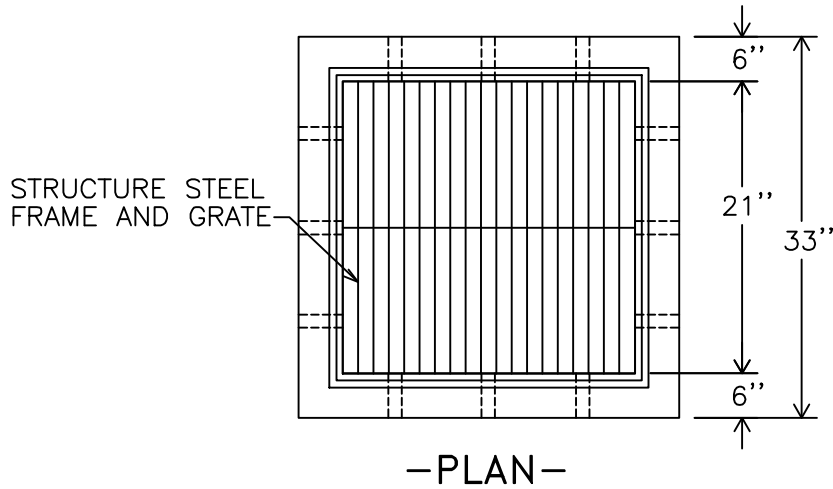

MONARCH

MONARCH PRODUCTS COMPANY, INC.  
YORK HAVEN, PA.

21" X 21" PRECAST CONCRETE  
LEACHING BOX

DWG. LR-3