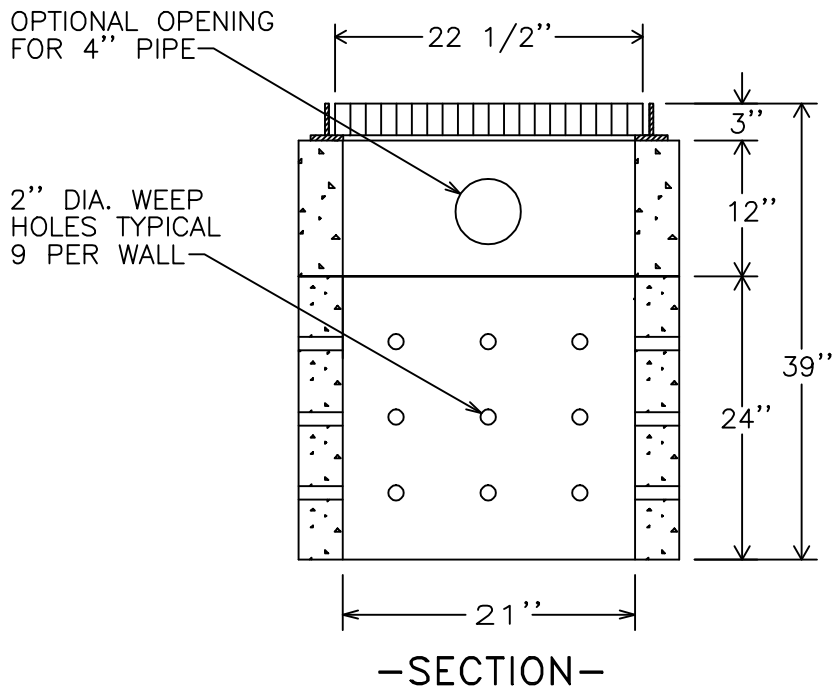

MONARCH

MONARCH PRODUCTS COMPANY, INC.  
YORK HAVEN, PA.

21" X 21" PRECAST CONCRETE  
LEACHING BOX

DWG. LR-3