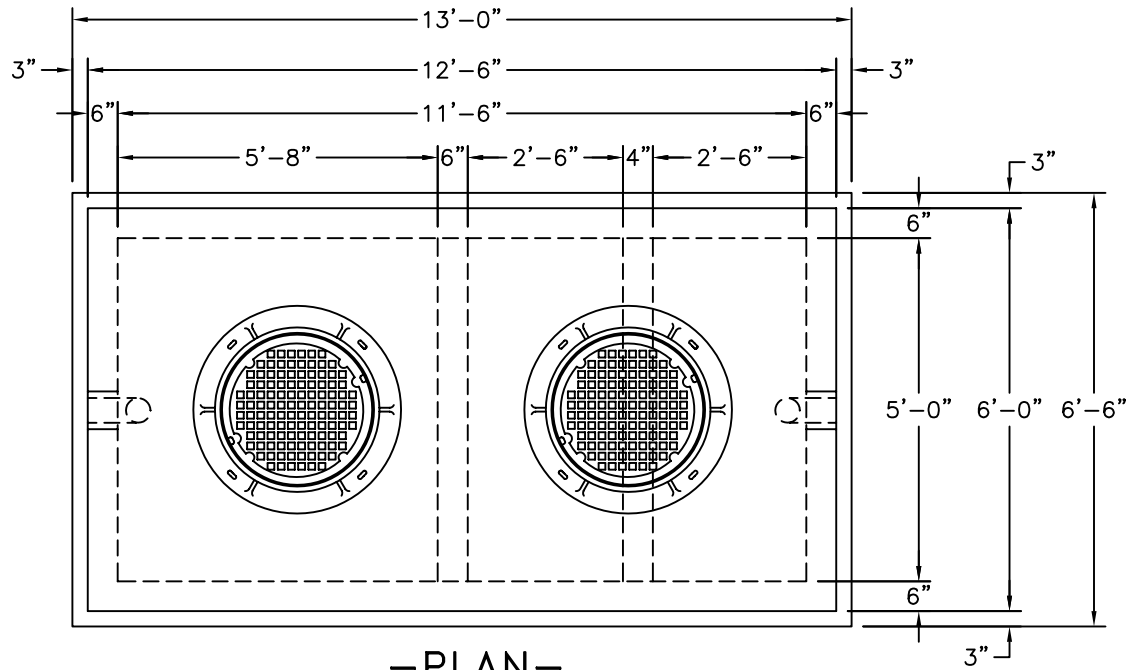

MONARCH

MONARCH PRODUCTS COMPANY, INC.
YORK HAVEN, PA.

PRECAST CONCRETE 2000 GALLON
COMMERCIAL GREASE INTERCEPTOR

GI-2000STD