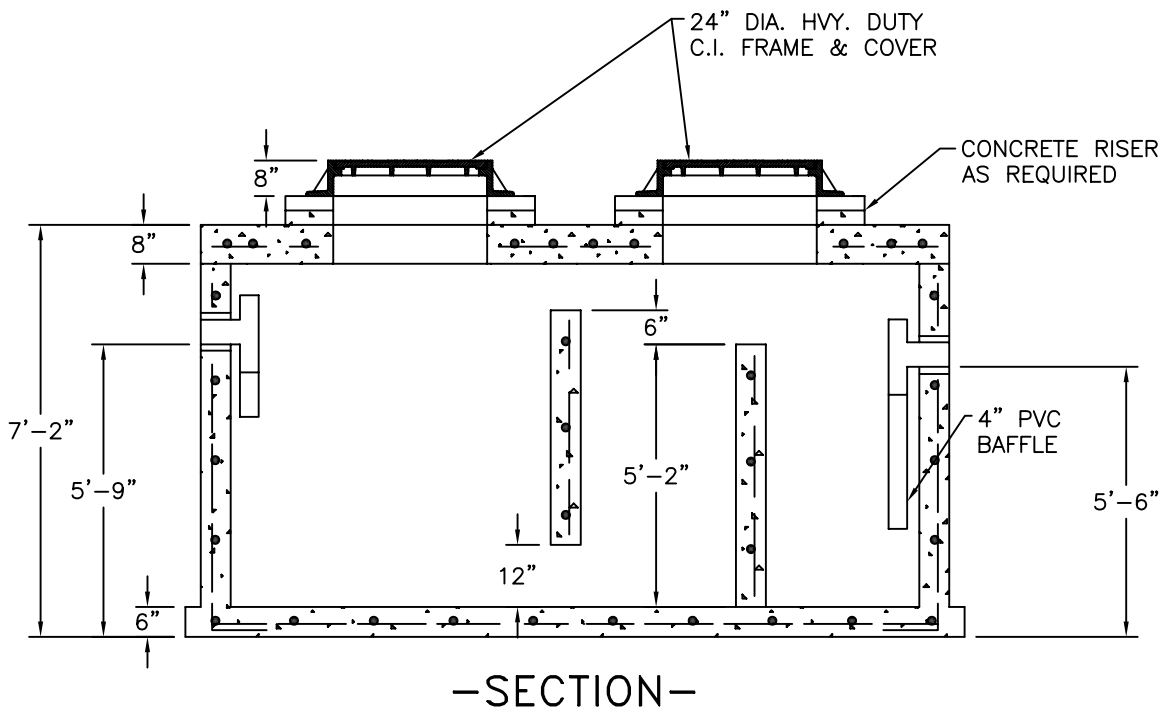

MONARCH

MONARCH PRODUCTS COMPANY, INC.
YORK HAVEN, PA.

PRECAST CONCRETE 2000 GALLON
COMMERCIAL GREASE INTERCEPTOR

GI-2000STD