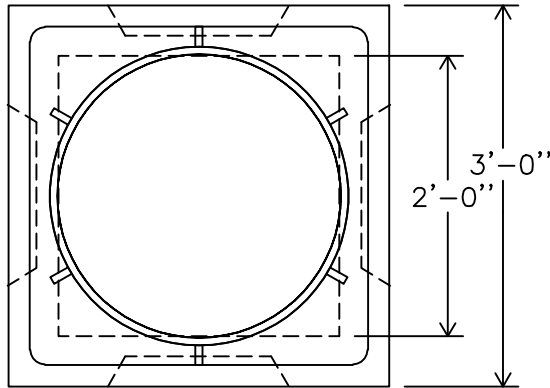

MONARCH

MONARCH PRODUCTS COMPANY, INC.  
YORK HAVEN, PA.

-PLAN-

-SECTION-

NOTE: AVAILABLE WITH OPEN BOTTOM IF REQ'D.

2' X 2' PRECAST CONCRETE HANDHOLE

DWG. E-2