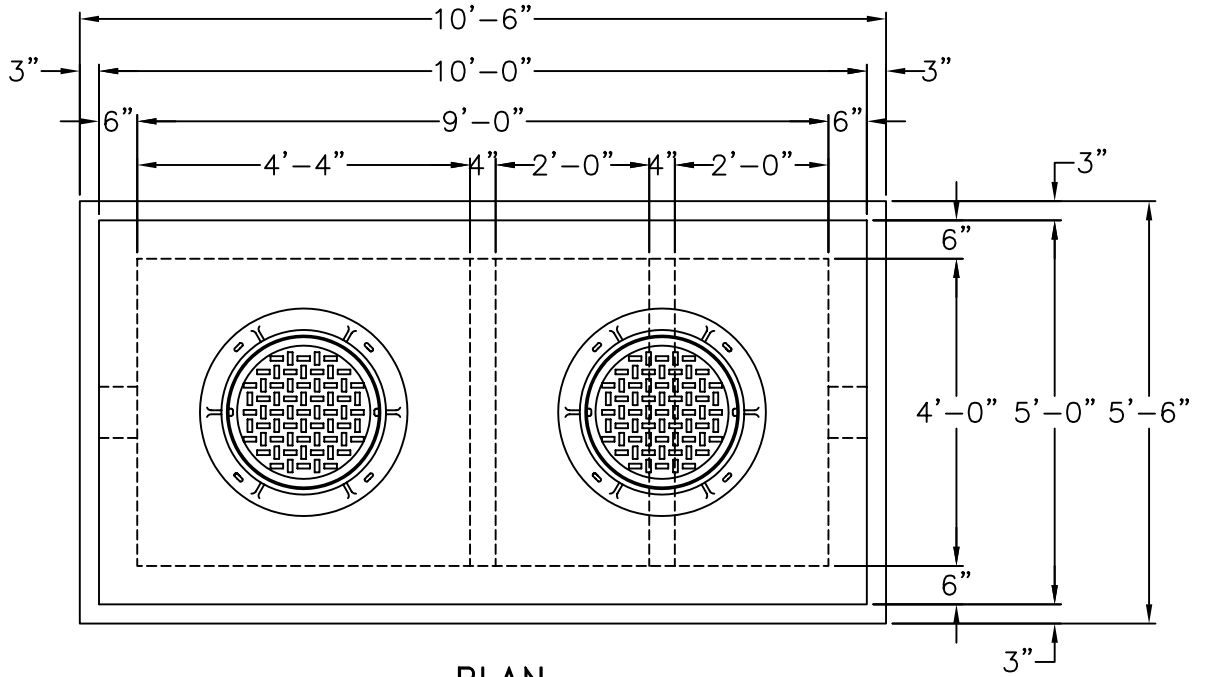

MONARCH

MONARCH PRODUCTS COMPANY, INC.
YORK HAVEN, PA.

-PLAN-

-SECTION-

PRECAST CONCRETE 1250 GALLON
COMMERCIAL GREASE INTERCEPTOR

GI-1250STD