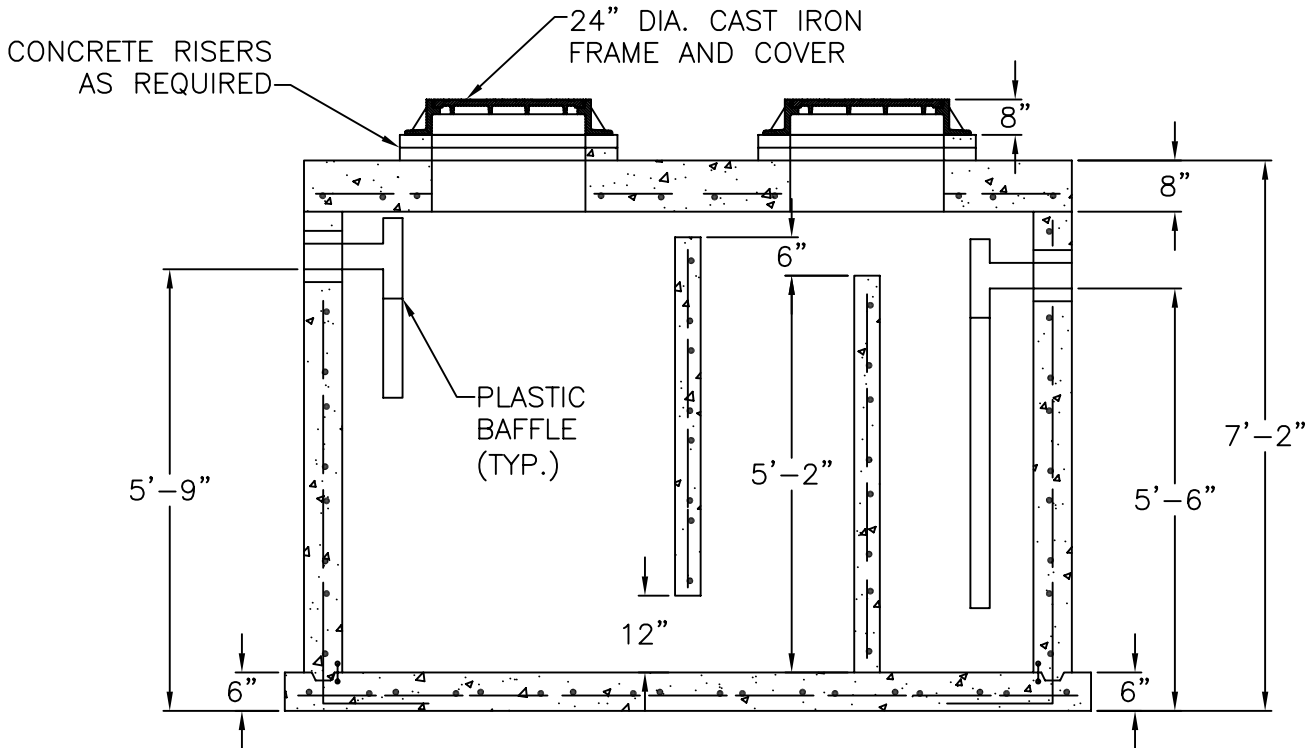

MONARCH

MONARCH PRODUCTS COMPANY, INC.
YORK HAVEN, PA.

-PLAN-

-SECTION-

PRECAST CONCRETE 1250 GALLON
COMMERCIAL GREASE INTERCEPTOR

GI-1250STD