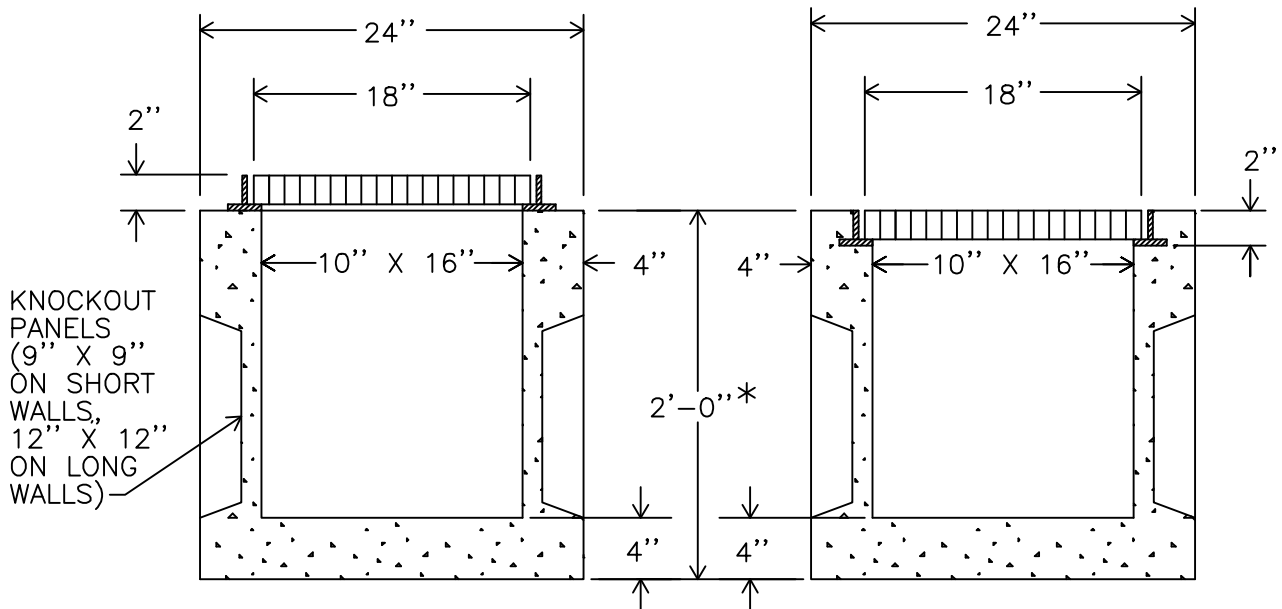

MONARCH

MONARCH PRODUCTS COMPANY, INC.
YORK HAVEN, PA.

-PLAN-

-PLAN-

KNOCKOUT
PANELS
(9" X 9"
ON SHORT
WALLS,
12" X 12"
ON LONG
WALLS)

-SECTION-

WITH FRAME ON TOP

-SECTION-

WITH FRAME CAST IN BOX

*RISER SECTIONS AVAILABLE

12" X 18" CATCH BASIN

DWG. CB-2