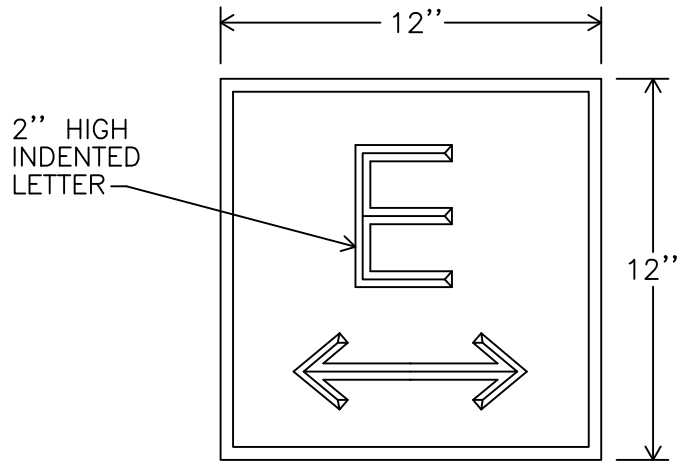

MONARCH

MONARCH PRODUCTS COMPANY, INC.
YORK HAVEN, PA.

-PLAN-

-SIDE-

12'' X 12'' X 12'' CONCRETE MONUMENT

DWG. E-10