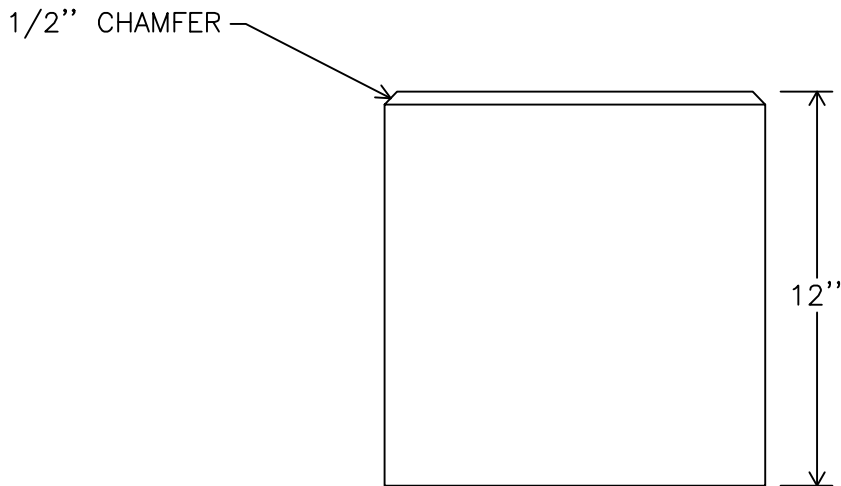

MONARCH

MONARCH PRODUCTS COMPANY, INC.
YORK HAVEN, PA.

-PLAN-

-SIDE-

12'' X 12'' X 12'' CONCRETE MONUMENT

DWG. E-10