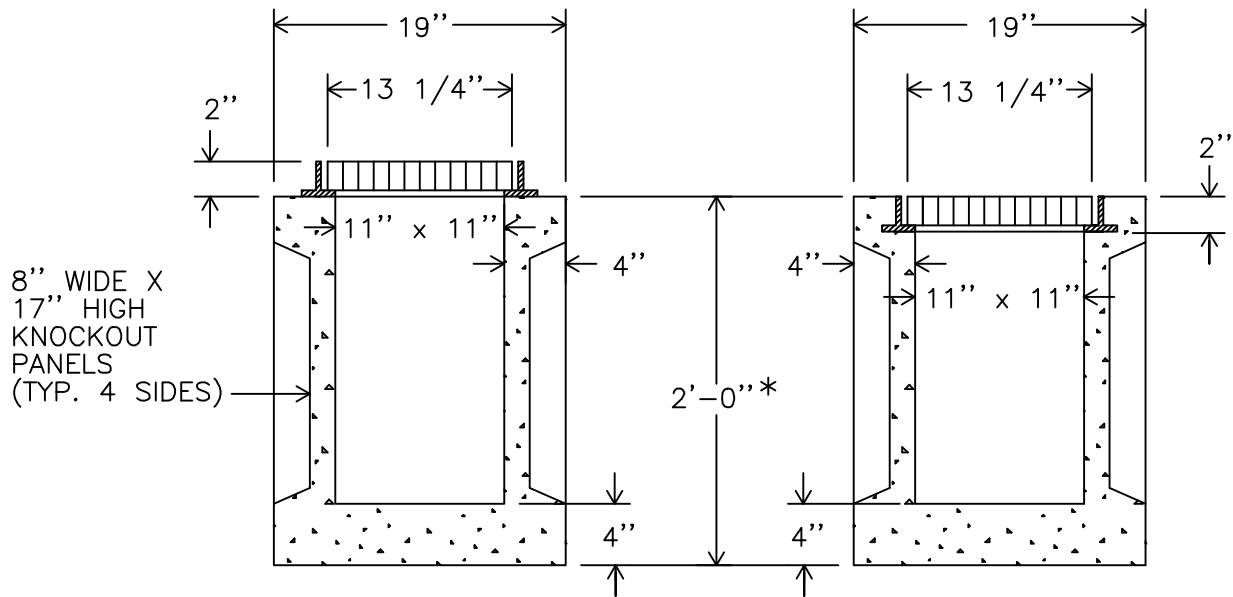

MONARCH

MONARCH PRODUCTS COMPANY, INC.  
YORK HAVEN, PA.

-PLAN-

-PLAN-

8" WIDE X  
17" HIGH  
KNOCKOUT  
PANELS  
(TYP. 4 SIDES)

-SECTION-

WITH FRAME ON TOP

-SECTION-

WITH FRAME CAST IN BOX

\*RISER SECTIONS AVAILABLE

12" X 12" CATCH BASIN

DWG. CB-1