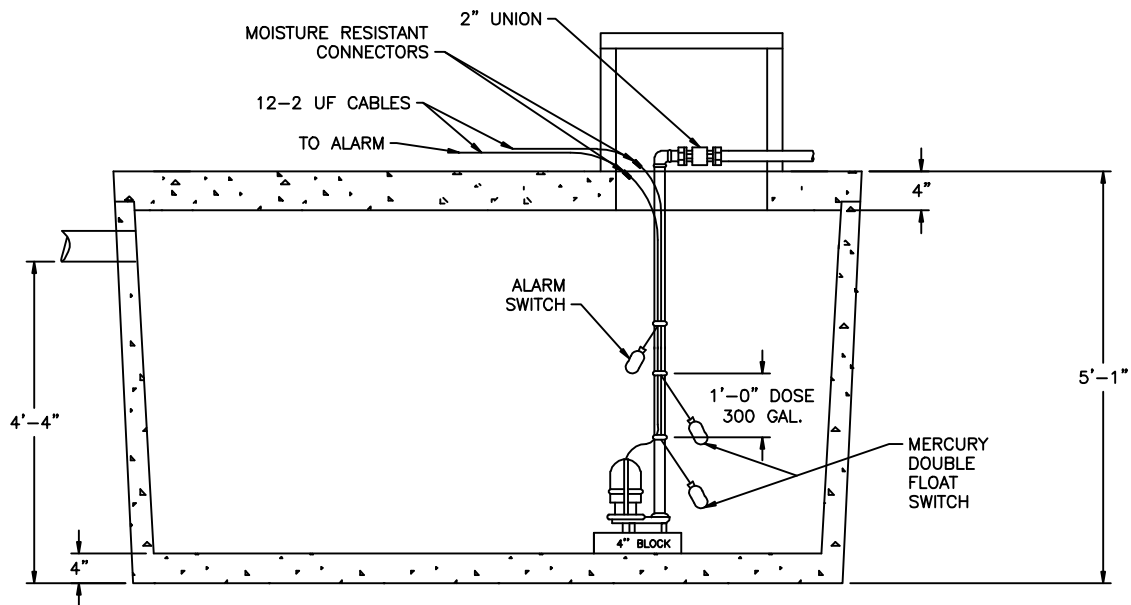

MONARCH

MONARCH PRODUCTS COMPANY, INC.
YORK HAVEN, PA.

-PLAN-

1000 GALLON
RECTANGULAR PUMP TANK

DWG. ST10-2PTHA