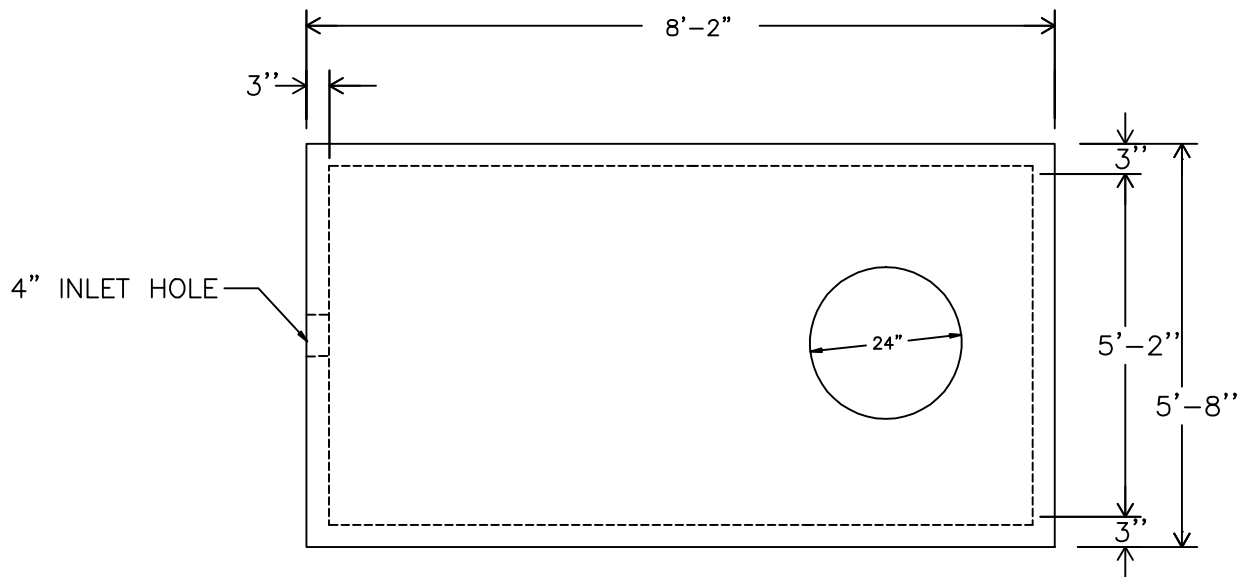

MONARCH

MONARCH PRODUCTS COMPANY, INC.
YORK HAVEN, PA.

-PLAN-

1000 GALLON
RECTANGULAR PUMP TANK

DWG. ST10-2PTHA