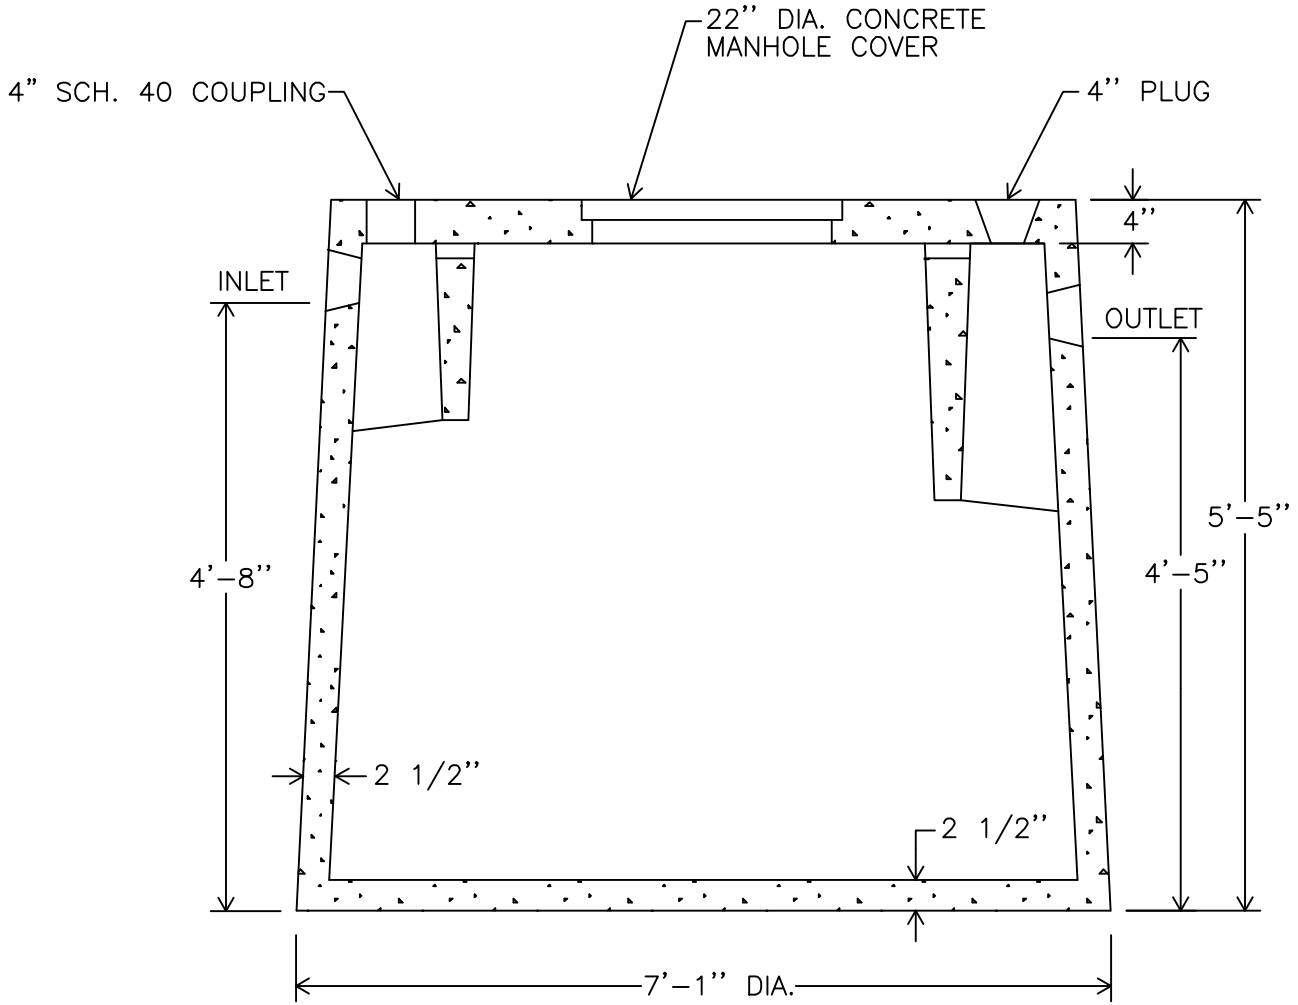

MONARCH

MONARCH PRODUCTS COMPANY, INC.
YORK HAVEN, PA.

-SECTION ELEVATION-

PRECAST SEPTIC TANK
1000 GALLON CAPACITY

DWG. ST-10