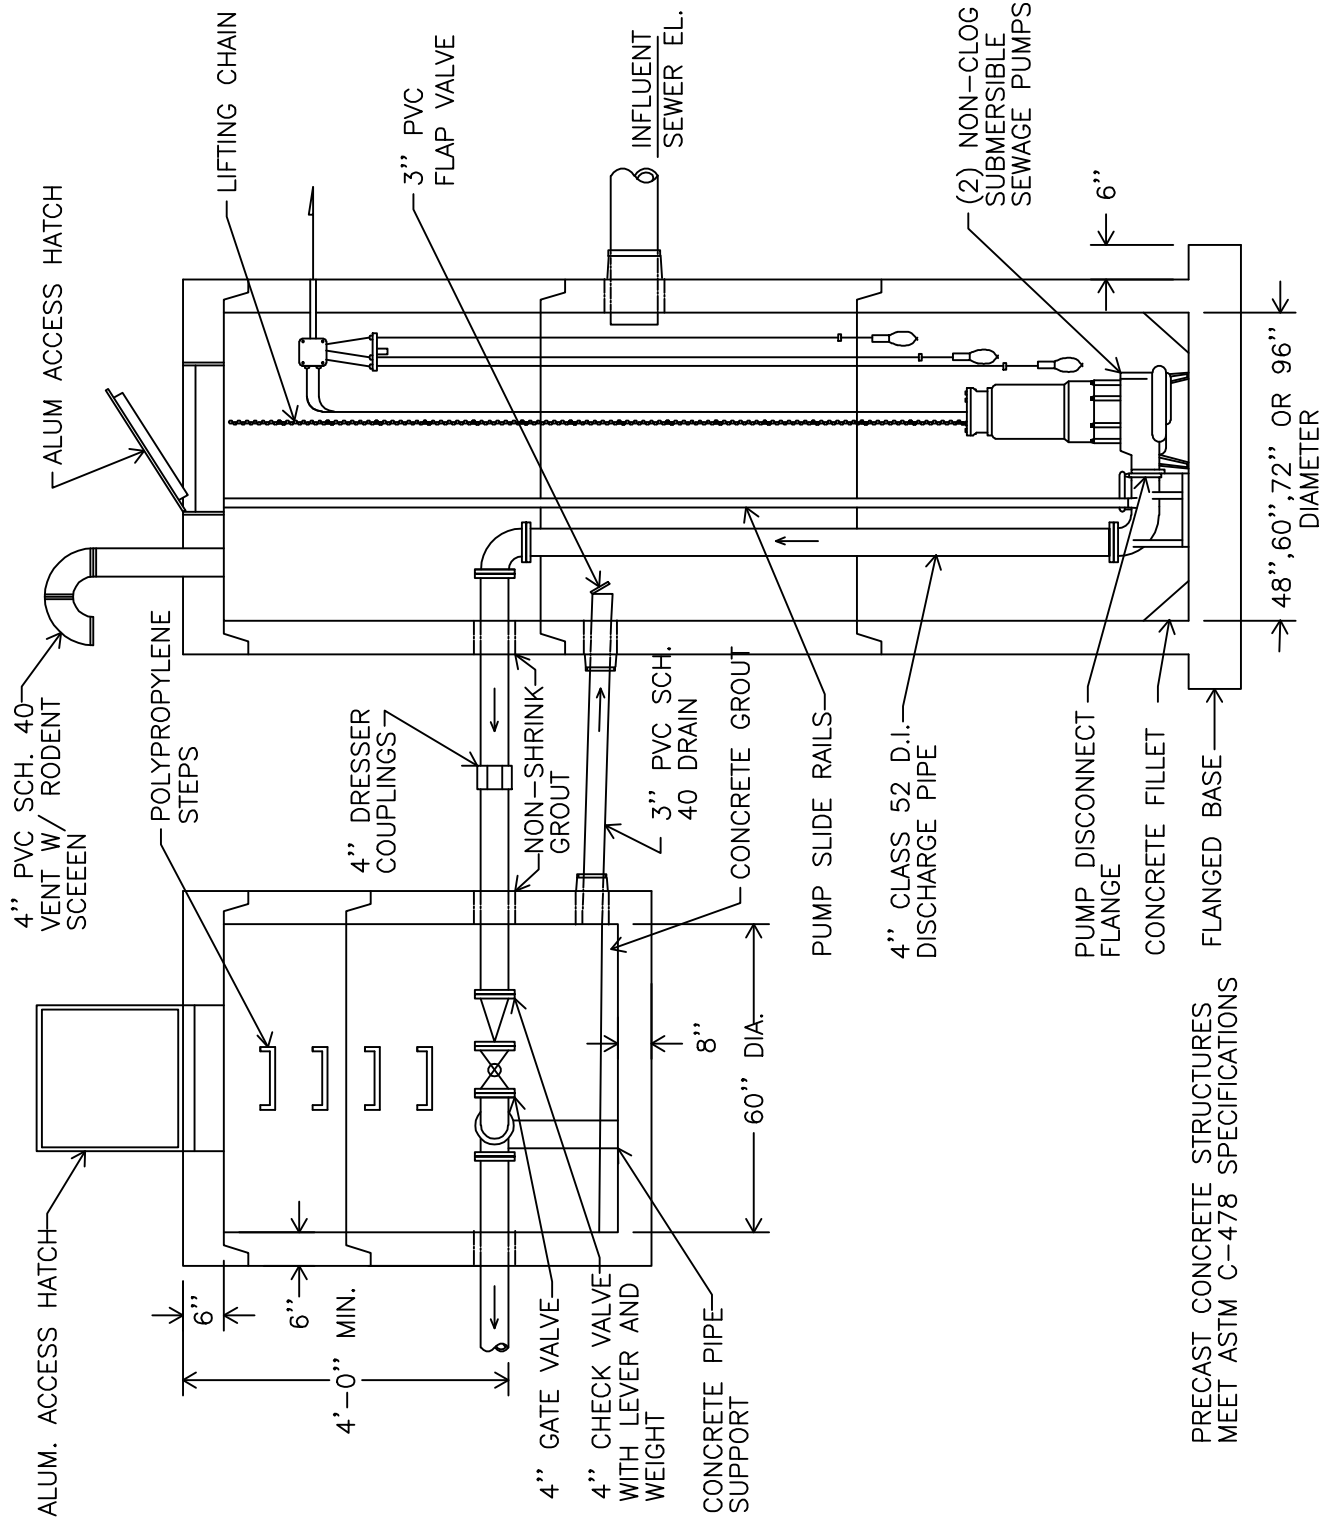

MONARCH PRODUCTS COMPANY, INC.
YORK HAVEN, PA.

WET WELL AND VALVE VAULT

DWG. P-12
(2 OF 2)