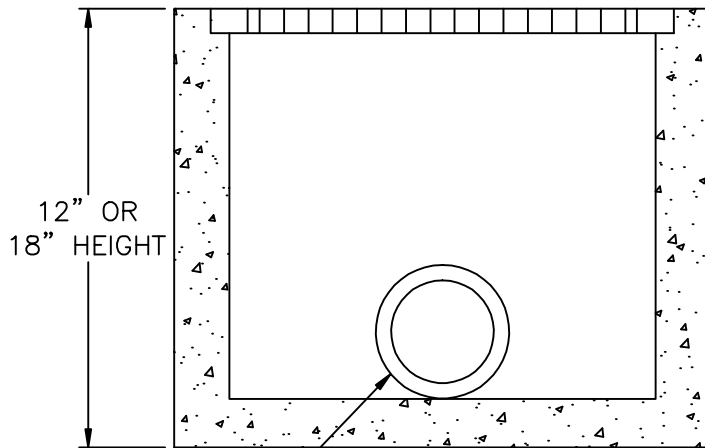

MONARCH

MONARCH PRODUCTS COMPANY, INC.  
YORK HAVEN, PA.

18" DIA. CAST  
IRON GRATE

12" OR  
18" HEIGHT

4" DIA. KNOCKOUT  
TYPICAL

PRECAST YARD DRAIN

DWG. YARDDRAIN