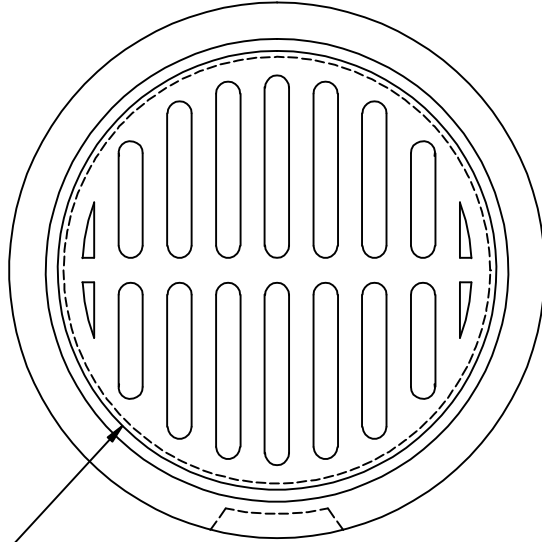

MONARCH

MONARCH PRODUCTS COMPANY, INC.  
YORK HAVEN, PA.

18" DIA. CAST  
IRON GRATE

12" OR  
18" HEIGHT

4" DIA. KNOCKOUT  
TYPICAL

PRECAST YARD DRAIN

DWG. YARDDRAIN