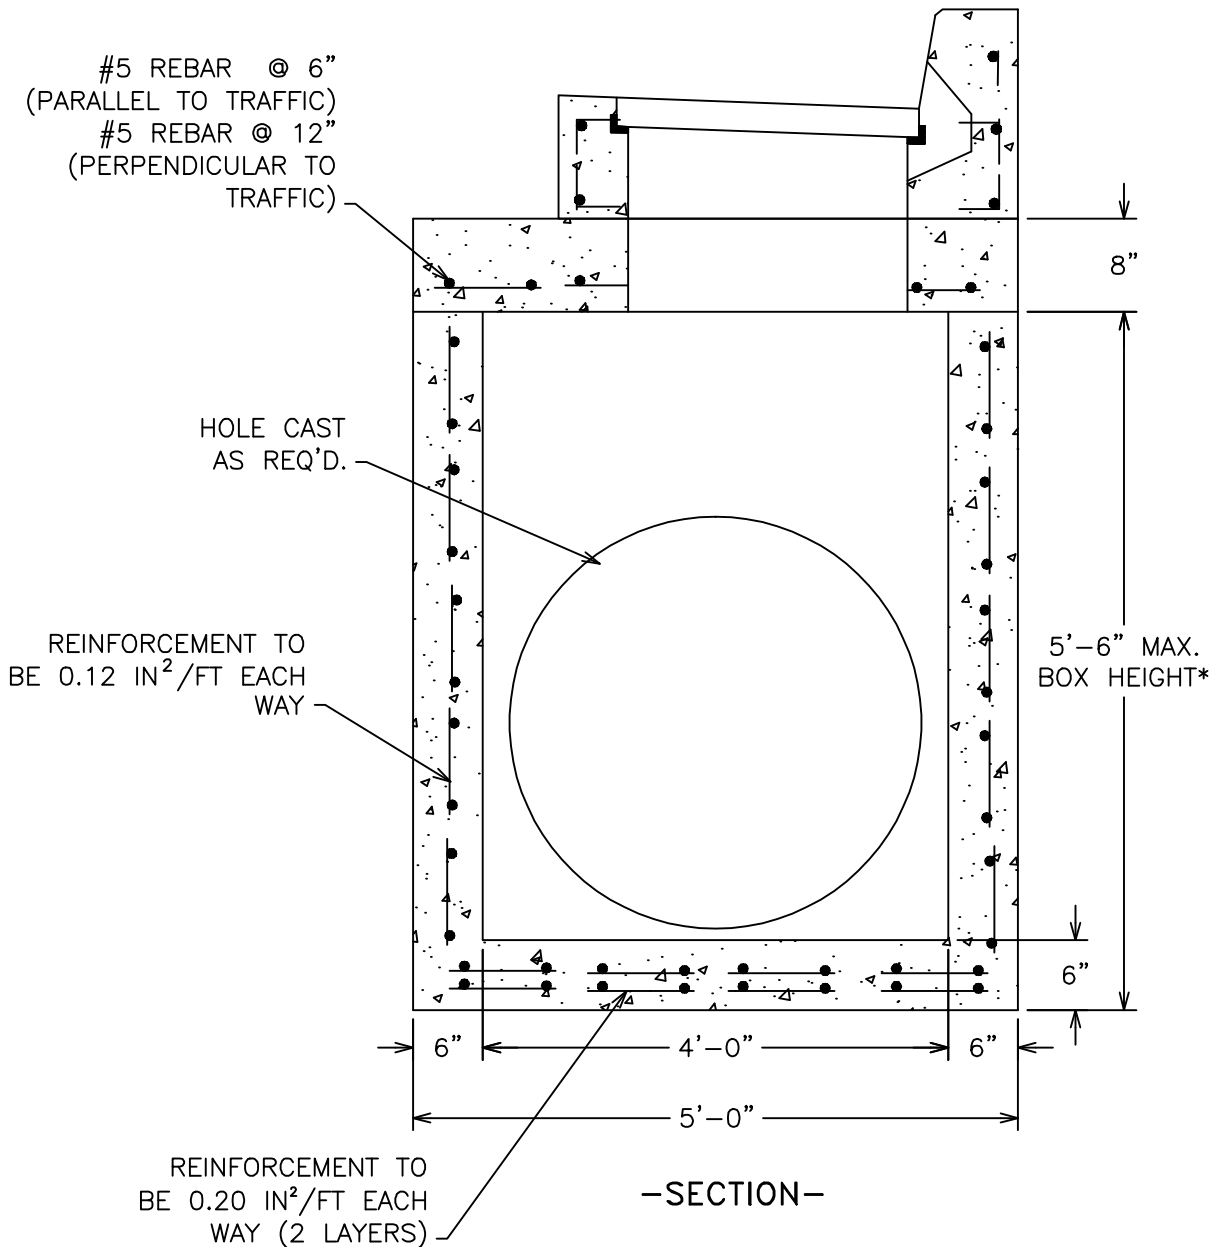

MONARCH

MONARCH PRODUCTS COMPANY, INC.

YORK HAVEN, PA.

PRECAST INLET BOX 48" X 48"  
FOR PENNDOT INLET TOPS

DWG. 1-44C