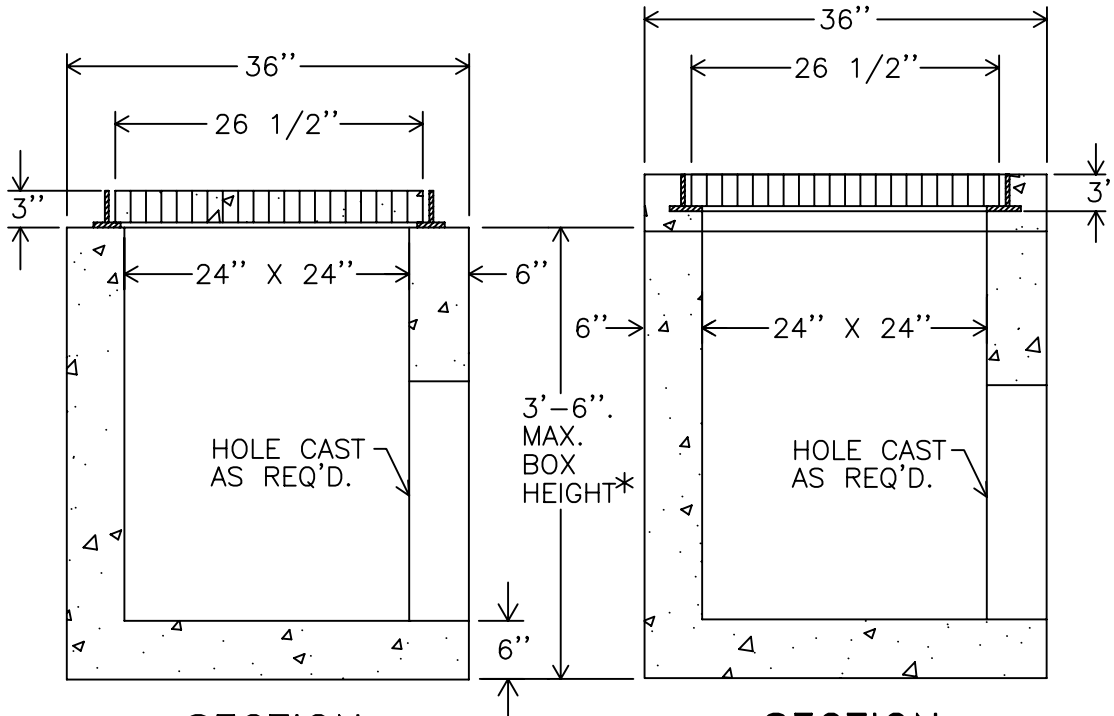

-SECTION-

WITH FRAME ON TOP

-SECTION-

WITH INLET TOP

*RISER SECTIONS AVAILABLE

26'' X 26'' CATCH BASIN

DWG. CB-7